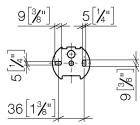

MADISON Tissue holder with cover - Brushed Durabronz (23kt Gold)

---

83 510 361 Product version from 7/3/2016

mm [inches]