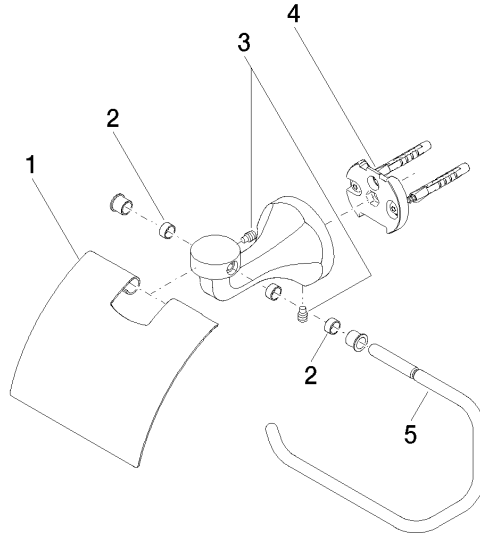

**MADISON Tissue holder with cover - Brushed Durabross (23kt Gold)**

83 510 361 Product version from 7/3/2016

- width 145mm
- height 90 mm
- 150mm projection

	Brushed Durabross (23kt Gold)	83 510 361-28
	Chrome	83 510 361-00
	Brushed Platinum	83 510 361-06
	Platinum	83 510 361-08
	Durabross (23kt Gold)	83 510 361-09
	Brushed Dark Platinum	83 510 361-99

## MADISON Tissue holder with cover - Brushed Durabronz (23kt Gold)

---

83 510 361 Product version from 7/3/2016

mm [inches]

**MADISON Tissue holder with cover - Brushed Durabrass (23kt Gold)**

83 510 361 Product version from 7/3/2016

Parts for other finishes can be found here: [Chrome](#)

**Spare parts list**

No.	Item Number	Name	Quantity used	Delivery time
1	08 11 02 508-28	lid	1	20
2	08 18 40 505 90	sleeve	2	2
3	04 31 11 140 00 90	pin	2	2
4	05 17 97 507 00 90	fixing set	1	2
5	08 18 70 501-28	bow	1	-