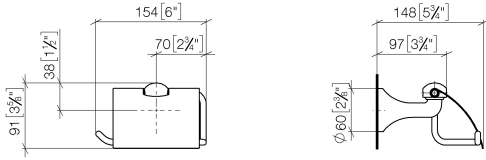

**MADISON Tissue holder with cover - Brushed Durabross (23kt Gold)**

83 510 361 Product version from 7/3/2016

- width 145mm
- height 90 mm
- 150mm projection

	Brushed Durabross (23kt Gold)	83 510 361-28
	Chrome	83 510 361-00
	Brushed Platinum	83 510 361-06
	Platinum	83 510 361-08
	Durabross (23kt Gold)	83 510 361-09
	Brushed Dark Platinum	83 510 361-99

## MADISON Tissue holder with cover - Brushed Durabronz (23kt Gold)

---

83 510 361 Product version from 7/3/2016

mm [inches]

**MADISON Tissue holder with cover - Brushed Durabrass (23kt Gold)**

83 510 361 Product version from 7/3/2016