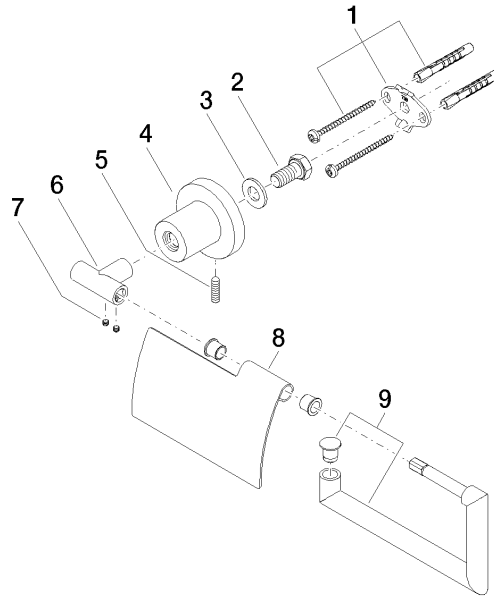

TARA Tissue holder with cover - Brushed Bronze

83 510 892 Product version from 4/1/2024

- width 152mm
- height 100 mm
- rosette Ø 55 mm
- 77mm projection

	Brushed Bronze	83 510 892-42
	Chrome	83 510 892-00
	Brushed Platinum	83 510 892-06
	Platinum	83 510 892-08
	Dark Chrome	83 510 892-19
	Brushed Durabronze (23kt Gold)	83 510 892-28
	Matte Black	83 510 892-33
	Brushed Champagne (22kt Gold)	83 510 892-46
	Champagne (22kt Gold)	83 510 892-47
	Brushed Chrome	83 510 892-93
	Brushed Dark Platinum	83 510 892-99

TARA Tissue holder with cover - Brushed Bronze

83 510 892 Product version from 4/1/2024

mm [inches]

TARA Tissue holder with cover - Brushed Bronze

83 510 892 Product version from 4/1/2024

Parts for other finishes can be found here: [Chrome](#)

Spare parts list

No.	Item Number	Name	Quantity used	Delivery time
1	05 17 20 739 00 90	fixing set	1	2
2	09 30 30 071 90	screw	1	2
3	09 30 11 046 90	disc	1	2
4	08 17 89 505-42	holder	1	60
5	04 31 11 113 00 90	pin	1	2
6	05 17 89 553 00-42	holder	1	60
7	90 31 11 038 00 90	pin	2	2
8	08 11 02 514-42	lid	1	60
9	90 28 22 641 00-42	holder	1	30