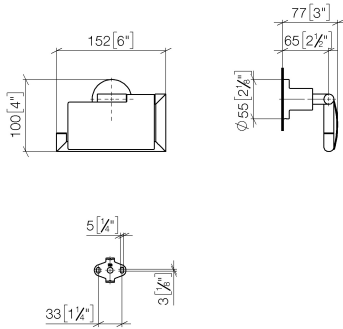

TARA Tissue holder with cover - Brushed Bronze

83 510 892 Product version from 4/1/2024

- width 152mm
- height 100 mm
- rosette Ø 55 mm
- 77mm projection

	Brushed Bronze	83 510 892-42
	Chrome	83 510 892-00
	Brushed Platinum	83 510 892-06
	Platinum	83 510 892-08
	Dark Chrome	83 510 892-19
	Brushed Durabronze (23kt Gold)	83 510 892-28
	Matte Black	83 510 892-33
	Brushed Champagne (22kt Gold)	83 510 892-46
	Champagne (22kt Gold)	83 510 892-47
	Brushed Chrome	83 510 892-93
	Brushed Dark Platinum	83 510 892-99

TARA Tissue holder with cover - Brushed Bronze

83 510 892 Product version from 4/1/2024

mm [inches]

TARA Tissue holder with cover - Brushed Bronze

83 510 892 Product version from 4/1/2024

Parts for other finishes can be found here: [Chrome](#)

Spare parts list

No.	Item Number	Name	Quantity used	Delivery time
1	05 17 20 739 00 90	fixing set	1	2
2	09 30 30 071 90	screw	1	2
3	09 30 11 046 90	disc	1	2
4	08 17 89 505-42	holder	1	60
5	04 31 11 113 00 90	pin	1	2
6	05 17 89 553 00-42	holder	1	60
7	90 31 11 038 00 90	pin	2	2
8	08 11 02 514-42	lid	1	60
9	90 28 22 641 00-42	holder	1	30