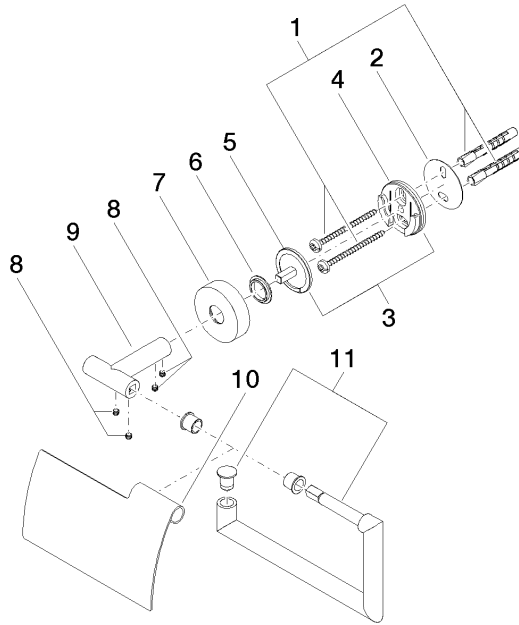

83 510 979

- width 150mm
- height 95 mm
- rosette Ø 40 mm
- 40mm projection

Fits: LISSÉ, META

	Light Gold	83 510 979-26
	Chrome	83 510 979-00
	Brushed Platinum	83 510 979-06
	Dark Chrome	83 510 979-19
	Brushed Light Gold	83 510 979-27
	Matte Black	83 510 979-33
	Brushed Bronze	83 510 979-42
	Brushed Champagne (22kt Gold)	83 510 979-46
	Champagne (22kt Gold)	83 510 979-47
	Brushed Chrome	83 510 979-93
	Brushed Dark Platinum	83 510 979-99

83 510 979

mm [inches]

83 510 979

Parts for other finishes can be found here: [Chrome](#)

Spare parts list

No.	Item Number	Name	Quantity used	Delivery time
1	05 30 31 025 00 90	fixing set	1	2
2	05 30 11 519 00 90	disc	1	2
3	05 17 97 501 01 90	fixing set	1	2
4	08 17 97 501 07	holder	1	2
5	08 17 97 559 90	holder	1	2
6	08 30 11 516 90	ring	1	2
7	08 27 97 500-26	rosette	1	60
8	90 31 11 038 00 90	pin	4	2
9	05 17 97 562 01-26	holder	1	60
10	08 11 02 514-26	lid	1	60
11	90 28 22 628 00-26	holder	1	30