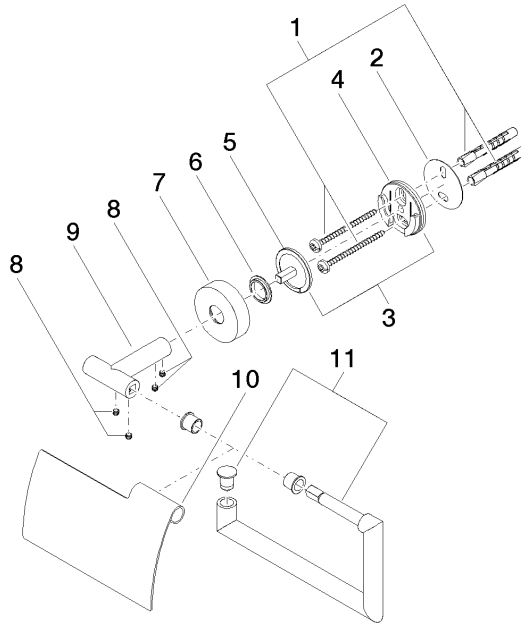

Tissue holder with cover - Brushed Light Gold

LISSÉ

83 510 979

- width 150mm
- height 95 mm
- rosette Ø 40 mm
- 40mm projection

Fits: LISSÉ, META

	Brushed Light Gold	83 510 979-27
	Chrome	83 510 979-00
	Brushed Platinum	83 510 979-06
	Dark Chrome	83 510 979-19
	Light Gold	83 510 979-26
	Matte Black	83 510 979-33
	Brushed Bronze	83 510 979-42
	Brushed Champagne (22kt Gold)	83 510 979-46
	Champagne (22kt Gold)	83 510 979-47
	Brushed Chrome	83 510 979-93
	Brushed Dark Platinum	83 510 979-99

83 510 979

mm [inches]

83 510 979

Parts for other finishes can be found here: [Chrome](#)

Spare parts list

No.	Item Number	Name	Quantity used	Delivery time
1	05 30 31 025 00 90	fixing set	1	2
2	05 30 11 519 00 90	disc	1	2
3	05 17 97 501 01 90	fixing set	1	2
4	08 17 97 501 07	holder	1	2
5	08 17 97 559 90	holder	1	2
6	08 30 11 516 90	ring	1	2
7	08 27 97 500-27	rosette	1	60
8	90 31 11 038 00 90	pin	4	2
9	05 17 97 562 01-27	holder	1	60
10	08 11 02 514-27	lid	1	60
11	90 28 22 628 00-27	holder	1	30