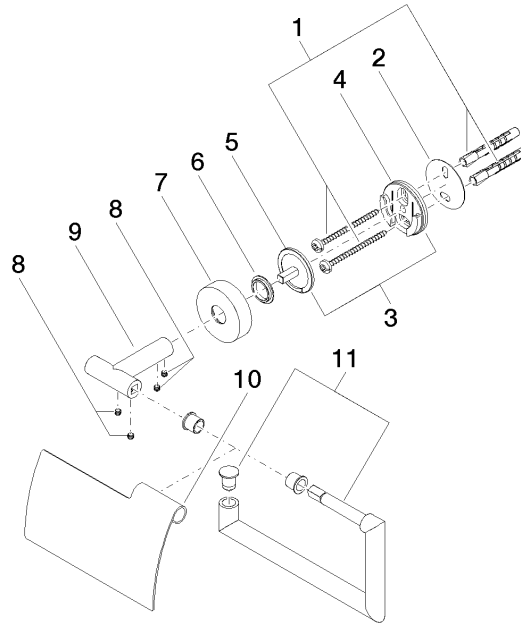

83 510 979

- width 150mm
- height 95 mm
- rosette Ø 40 mm
- 40mm projection

Fits: LISSÉ, META

	Matte Black	83 510 979-33
	Chrome	83 510 979-00
	Brushed Platinum	83 510 979-06
	Dark Chrome	83 510 979-19
	Light Gold	83 510 979-26
	Brushed Light Gold	83 510 979-27
	Brushed Bronze	83 510 979-42
	Brushed Champagne (22kt Gold)	83 510 979-46
	Champagne (22kt Gold)	83 510 979-47
	Brushed Chrome	83 510 979-93
	Brushed Dark Platinum	83 510 979-99

83 510 979

mm [inches]

83 510 979

Parts for other finishes can be found here: [Chrome](#)

Spare parts list

No.	Item Number	Name	Quantity used	Delivery time
1	05 30 31 025 00 90	fixing set	1	2
2	05 30 11 519 00 90	disc	1	2
3	05 17 97 501 01 90	fixing set	1	2
4	08 17 97 501 07	holder	1	2
5	08 17 97 559 90	holder	1	2
6	08 30 11 516 90	ring	1	2
7	08 27 97 500-33	rosette	1	30
8	90 31 11 038 00 90	pin	4	2
9	05 17 97 562 01-33	holder	1	30
10	08 11 02 514-33	lid	1	30
11	90 28 22 628 00-33	holder	1	30