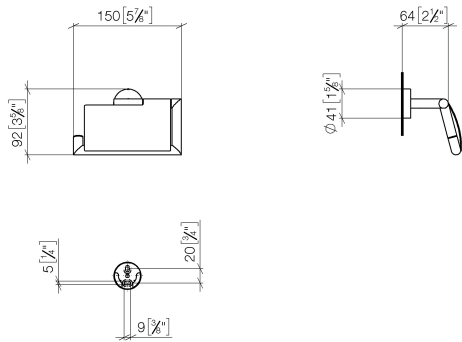

Tissue holder with cover - Brushed Bronze

LISSÉ

83 510 979

- width 150mm
- height 95 mm
- rosette Ø 40 mm
- 40mm projection

Fits: LISSÉ, META

	Brushed Bronze	83 510 979-42
	Chrome	83 510 979-00
	Brushed Platinum	83 510 979-06
	Dark Chrome	83 510 979-19
	Light Gold	83 510 979-26
	Brushed Light Gold	83 510 979-27
	Matte Black	83 510 979-33
	Brushed Champagne (22kt Gold)	83 510 979-46
	Champagne (22kt Gold)	83 510 979-47
	Brushed Chrome	83 510 979-93
	Brushed Dark Platinum	83 510 979-99

83 510 979

mm [inches]

83 510 979

Parts for other finishes can be found here: [Chrome](#)

Spare parts list

No.	Item Number	Name	Quantity used	Delivery time
1	05 30 31 025 00 90	fixing set	1	2
2	05 30 11 519 00 90	disc	1	2
3	05 17 97 501 01 90	fixing set	1	2
4	08 17 97 501 07	holder	1	2
5	08 17 97 559 90	holder	1	2
6	08 30 11 516 90	ring	1	2
7	08 27 97 500-42	rosette	1	60
8	90 31 11 038 00 90	pin	4	2
9	05 17 97 562 01-42	holder	1	60
10	08 11 02 514-42	lid	1	60
11	90 28 22 628 00-42	holder	1	30