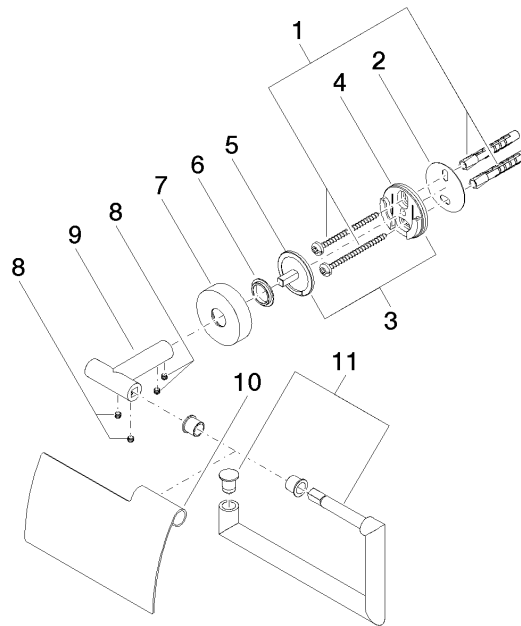

Tissue holder with cover - Brushed Bronze

LISSÉ

83 510 979

- width 150mm
- height 95 mm
- rosette Ø 40 mm
- 40mm projection

Fits: LISSÉ, META

	Brushed Bronze	83 510 979-42
	Chrome	83 510 979-00
	Brushed Platinum	83 510 979-06
	Dark Chrome	83 510 979-19
	Light Gold	83 510 979-26
	Brushed Light Gold	83 510 979-27
	Matte Black	83 510 979-33
	Brushed Champagne (22kt Gold)	83 510 979-46
	Champagne (22kt Gold)	83 510 979-47
	Brushed Chrome	83 510 979-93
	Brushed Dark Platinum	83 510 979-99

83 510 979

mm [inches]

83 510 979

Parts for other finishes can be found here: [Chrome](#)

Spare parts list

No.	Item Number	Name	Quantity used	Delivery time
1	05 30 31 025 00 90	fixing set	1	2
2	05 30 11 519 00 90	disc	1	2
3	05 17 97 501 01 90	fixing set	1	2
4	08 17 97 501 07	holder	1	2
5	08 17 97 559 90	holder	1	2
6	08 30 11 516 90	ring	1	2
7	08 27 97 500-42	rosette	1	60
8	90 31 11 038 00 90	pin	4	2
9	05 17 97 562 01-42	holder	1	60
10	08 11 02 514-42	lid	1	60
11	90 28 22 628 00-42	holder	1	30