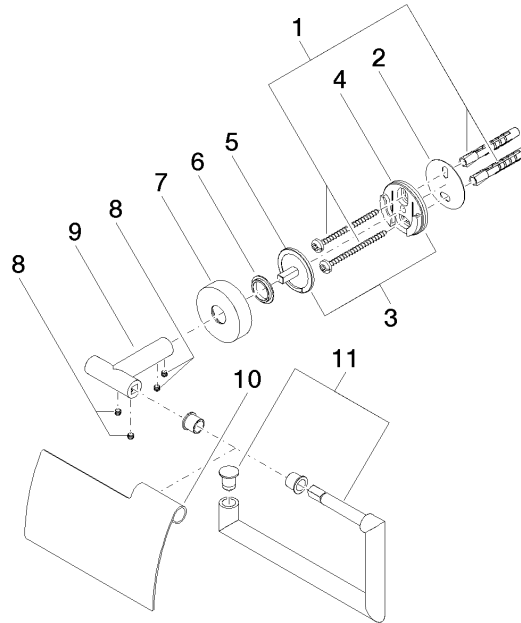

Tissue holder with cover - Champagne (22kt Gold)

LISSÉ

83 510 979

- width 150mm
- height 95 mm
- rosette Ø 40 mm
- 40mm projection

Fits: LISSÉ, META

	Champagne (22kt Gold)	83 510 979-47
	Chrome	83 510 979-00
	Brushed Platinum	83 510 979-06
	Dark Chrome	83 510 979-19
	Light Gold	83 510 979-26
	Brushed Light Gold	83 510 979-27
	Matte Black	83 510 979-33
	Brushed Bronze	83 510 979-42
	Brushed Champagne (22kt Gold)	83 510 979-46
	Brushed Chrome	83 510 979-93
	Brushed Dark Platinum	83 510 979-99

83 510 979

mm [inches]

83 510 979

Parts for other finishes can be found here: [Chrome](#)

Spare parts list

No.	Item Number	Name	Quantity used	Delivery time
1	05 30 31 025 00 90	fixing set	1	2
2	05 30 11 519 00 90	disc	1	2
3	05 17 97 501 01 90	fixing set	1	2
4	08 17 97 501 07	holder	1	2
5	08 17 97 559 90	holder	1	2
6	08 30 11 516 90	ring	1	2
7	08 27 97 500-47	rosette	1	30
8	90 31 11 038 00 90	pin	4	2
9	05 17 97 562 01-47	holder	1	60
10	08 11 02 514-47	lid	1	30
11	90 28 22 628 00-47	holder	1	30