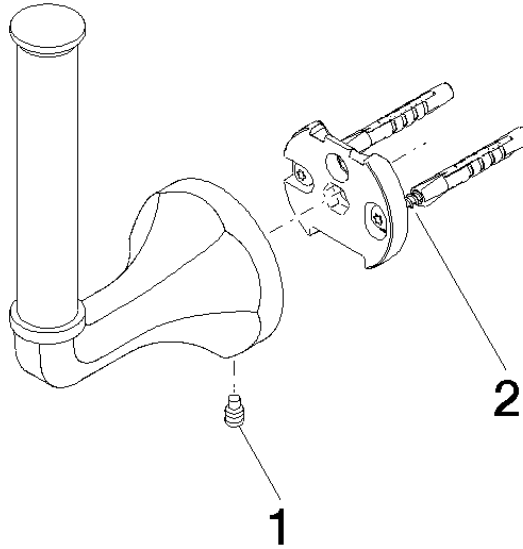

**MADISON Reserve tissue holder - Brushed Durabross (23kt Gold)**

83 590 361 Product version from 7/3/2016

- height 170 mm
- rosette Ø 60 mm
- 93mm projection

	Brushed Durabross (23kt Gold)	83 590 361-28
	Chrome	83 590 361-00
	Brushed Platinum	83 590 361-06
	Platinum	83 590 361-08
	Durabross (23kt Gold)	83 590 361-09
	Brushed Dark Platinum	83 590 361-99

# MADISON Reserve tissue holder - Brushed Durabronz (23kt Gold)

83 590 361 Product version from 7/3/2016

mm [inches]

**MADISON Reserve tissue holder - Brushed Durabross (23kt Gold)**

83 590 361 Product version from 7/3/2016

Parts for other finishes can be found here: [Chrome](#)

**Spare parts list**

No.	Item Number	Name	Quantity used	Delivery time
1	04 31 11 140 00 90	pin	1	2
2	05 17 97 507 00 90	fixing set	1	2