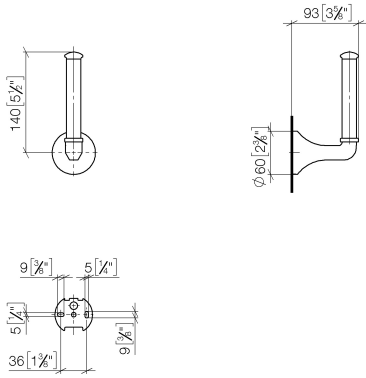

**MADISON Reserve tissue holder - Brushed Durabross (23kt Gold)**

83 590 361 Product version from 7/3/2016

- height 170 mm
- rosette Ø 60 mm
- 93mm projection

	Brushed Durabross (23kt Gold)	83 590 361-28
	Chrome	83 590 361-00
	Brushed Platinum	83 590 361-06
	Platinum	83 590 361-08
	Durabross (23kt Gold)	83 590 361-09
	Brushed Dark Platinum	83 590 361-99

# MADISON Reserve tissue holder - Brushed Durabronz (23kt Gold)

83 590 361 Product version from 7/3/2016

mm [inches]

**MADISON Reserve tissue holder - Brushed Durabross (23kt Gold)**

83 590 361 Product version from 7/3/2016

Parts for other finishes can be found here: [Chrome](#)

**Spare parts list**

No.	Item Number	Name	Quantity used	Delivery time
1	04 31 11 140 00 90	pin	1	2
2	05 17 97 507 00 90	fixing set	1	2