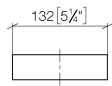

## Reserve tissue holder - Dark Chrome

MEM

83 590 780

- width 132mm
- height 35 mm
- 116mm projection

Fits: MEM, CYO

	Dark Chrome	83 590 780-19
	Chrome	83 590 780-00
	Brushed Platinum	83 590 780-06
	Platinum	83 590 780-08
	Brushed Durabronze (23kt Gold)	83 590 780-28
	Brushed Champagne (22kt Gold)	83 590 780-46
	Champagne (22kt Gold)	83 590 780-47
	Brushed Dark Platinum	83 590 780-99

Reserve tissue holder - Dark Chrome

MEM

83 590 780

mm [inches]

83 590 780

Parts for other  
finishes can be found  
here: [Chrome](#)