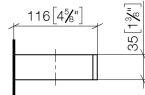

## Reserve tissue holder - Dark Chrome

MEM

83 590 780

- width 132mm
- height 35 mm
- 116mm projection

Fits: MEM, CYO

	Dark Chrome	83 590 780-19
	Chrome	83 590 780-00
	Brushed Platinum	83 590 780-06
	Platinum	83 590 780-08
	Brushed Durabronze (23kt Gold)	83 590 780-28
	Brushed Champagne (22kt Gold)	83 590 780-46
	Champagne (22kt Gold)	83 590 780-47
	Brushed Dark Platinum	83 590 780-99

Reserve tissue holder - Dark Chrome

MEM

83 590 780

mm [inches]

83 590 780

Parts for other  
finishes can be found  
here: [Chrome](#)