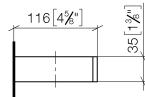

Reserve tissue holder - Brushed Durabross (23kt Gold)

MEM

83 590 780

- width 132mm
- height 35 mm
- 116mm projection

Fits: MEM, CYO

	Brushed Durabross (23kt Gold)	83 590 780-28
	Chrome	83 590 780-00
	Brushed Platinum	83 590 780-06
	Platinum	83 590 780-08
	Dark Chrome	83 590 780-19
	Brushed Champagne (22kt Gold)	83 590 780-46
	Champagne (22kt Gold)	83 590 780-47
	Brushed Dark Platinum	83 590 780-99

83 590 780

mm [inches]

83 590 780

Parts for other finishes can be found here: [Chrome](#)

Spare parts list

No.	Item Number	Name	Quantity used	Delivery time
1	05 17 20 718 00 90	fixing set	1	2
2	90 31 11 112 00 90	pin	1	2