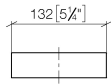

Reserve tissue holder - Brushed Durabross (23kt Gold)

MEM

83 590 780

- width 132mm
- height 35 mm
- 116mm projection

Fits: MEM, CYO

	Brushed Durabross (23kt Gold)	83 590 780-28
	Chrome	83 590 780-00
	Brushed Platinum	83 590 780-06
	Platinum	83 590 780-08
	Dark Chrome	83 590 780-19
	Brushed Champagne (22kt Gold)	83 590 780-46
	Champagne (22kt Gold)	83 590 780-47
	Brushed Dark Platinum	83 590 780-99

83 590 780

mm [inches]

83 590 780

Parts for other finishes can be found here: [Chrome](#)

Spare parts list

No.	Item Number	Name	Quantity used	Delivery time
1	05 17 20 718 00 90	fixing set	1	2
2	90 31 11 112 00 90	pin	1	2