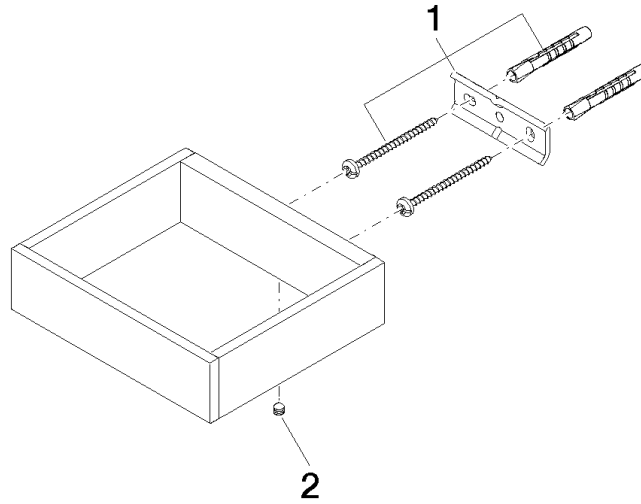

Reserve tissue holder - Brushed Durabross (23kt Gold)

MEM

83 590 780

- width 132mm
- height 35 mm
- 116mm projection

Fits: MEM, CYO

	Brushed Durabross (23kt Gold)	83 590 780-28
	Chrome	83 590 780-00
	Brushed Platinum	83 590 780-06
	Platinum	83 590 780-08
	Dark Chrome	83 590 780-19
	Brushed Champagne (22kt Gold)	83 590 780-46
	Champagne (22kt Gold)	83 590 780-47
	Brushed Dark Platinum	83 590 780-99

83 590 780

mm [inches]

83 590 780

Parts for other finishes can be found here: [Chrome](#)

Spare parts list

No.	Item Number	Name	Quantity used	Delivery time
1	05 17 20 718 00 90	fixing set	1	2
2	90 31 11 112 00 90	pin	1	2