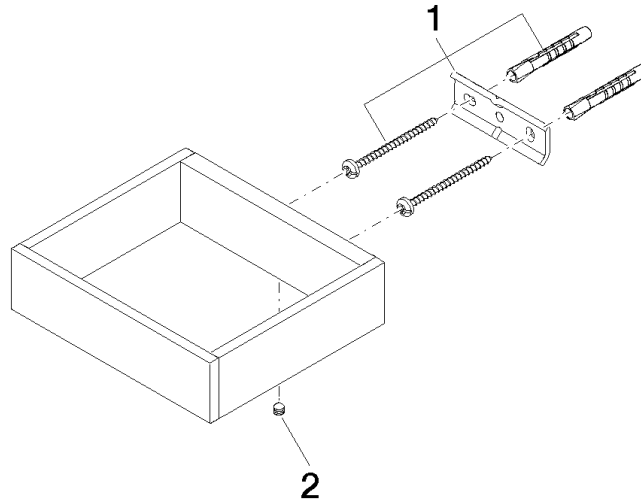

Reserve tissue holder - Brushed Champagne (22kt Gold)

MEM

83 590 780

- width 132mm
- height 35 mm
- 116mm projection

Fits: MEM, CYO

	Brushed Champagne (22kt Gold)	83 590 780-46
	Chrome	83 590 780-00
	Brushed Platinum	83 590 780-06
	Platinum	83 590 780-08
	Dark Chrome	83 590 780-19
	Brushed Durabronze (23kt Gold)	83 590 780-28
	Champagne (22kt Gold)	83 590 780-47
	Brushed Dark Platinum	83 590 780-99

83 590 780

mm [inches]

83 590 780

Parts for other finishes can be found here: [Chrome](#)

Spare parts list

No.	Item Number	Name	Quantity used	Delivery time
1	05 17 20 718 00 90	fixing set	1	2
2	90 31 11 112 00 90	pin	1	2