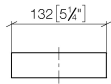

Reserve tissue holder - Brushed Champagne (22kt Gold)

MEM

83 590 780

- width 132mm
- height 35 mm
- 116mm projection

Fits: MEM, CYO

	Brushed Champagne (22kt Gold)	83 590 780-46
	Chrome	83 590 780-00
	Brushed Platinum	83 590 780-06
	Platinum	83 590 780-08
	Dark Chrome	83 590 780-19
	Brushed Durabronze (23kt Gold)	83 590 780-28
	Champagne (22kt Gold)	83 590 780-47
	Brushed Dark Platinum	83 590 780-99

83 590 780

mm [inches]

83 590 780

Parts for other finishes can be found here: [Chrome](#)

Spare parts list

No.	Item Number	Name	Quantity used	Delivery time
1	05 17 20 718 00 90	fixing set	1	2
2	90 31 11 112 00 90	pin	1	2