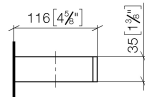

Reserve tissue holder - Brushed Champagne (22kt Gold)

MEM

83 590 780

- width 132mm
- height 35 mm
- 116mm projection

Fits: MEM, CYO

	Brushed Champagne (22kt Gold)	83 590 780-46
	Chrome	83 590 780-00
	Brushed Platinum	83 590 780-06
	Platinum	83 590 780-08
	Dark Chrome	83 590 780-19
	Brushed Durabronze (23kt Gold)	83 590 780-28
	Champagne (22kt Gold)	83 590 780-47
	Brushed Dark Platinum	83 590 780-99

83 590 780

mm [inches]

83 590 780

Parts for other finishes can be found here: [Chrome](#)

Spare parts list

No.	Item Number	Name	Quantity used	Delivery time
1	05 17 20 718 00 90	fixing set	1	2
2	90 31 11 112 00 90	pin	1	2