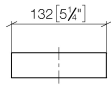

Reserve tissue holder - Brushed Dark Platinum

MEM

83 590 780

- width 132mm
- height 35 mm
- 116mm projection

Fits: MEM, CYO

	Brushed Dark Platinum	83 590 780-99
	Chrome	83 590 780-00
	Brushed Platinum	83 590 780-06
	Platinum	83 590 780-08
	Dark Chrome	83 590 780-19
	Brushed Durabronze (23kt Gold)	83 590 780-28
	Brushed Champagne (22kt Gold)	83 590 780-46
	Champagne (22kt Gold)	83 590 780-47

83 590 780

mm [inches]

83 590 780

Parts for other finishes can be found here: [Chrome](#)

Spare parts list

No.	Item Number	Name	Quantity used	Delivery time
1	05 17 20 718 00 90	fixing set	1	2
2	90 31 11 112 00 90	pin	1	2