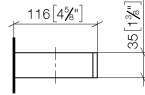

Reserve tissue holder - Brushed Dark Platinum

MEM

83 590 780

- width 132mm
- height 35 mm
- 116mm projection

Fits: MEM, CYO

	Brushed Dark Platinum	83 590 780-99
	Chrome	83 590 780-00
	Brushed Platinum	83 590 780-06
	Platinum	83 590 780-08
	Dark Chrome	83 590 780-19
	Brushed Durabronze (23kt Gold)	83 590 780-28
	Brushed Champagne (22kt Gold)	83 590 780-46
	Champagne (22kt Gold)	83 590 780-47

83 590 780

mm [inches]

83 590 780

Parts for other finishes can be found here: [Chrome](#)

Spare parts list

No.	Item Number	Name	Quantity used	Delivery time
1	05 17 20 718 00 90	fixing set	1	2
2	90 31 11 112 00 90	pin	1	2