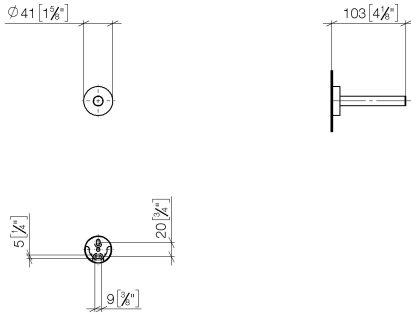

Reserve tissue holder - Brushed Bronze

83 590 979 Product version from 7/1/2023

- rosette Ø 40 mm
- 105mm projection

	Brushed Bronze	83 590 979-42
	Chrome	83 590 979-00
	Brushed Platinum	83 590 979-06
	Dark Chrome	83 590 979-19
	Light Gold	83 590 979-26
	Brushed Light Gold	83 590 979-27
	Matte Black	83 590 979-33
	Brushed Champagne (22kt Gold)	83 590 979-46
	Champagne (22kt Gold)	83 590 979-47
	Brushed Chrome	83 590 979-93
	Brushed Dark Platinum	83 590 979-99

Reserve tissue holder - Brushed Bronze

83 590 979 Product version from 7/1/2023

mm [inches]

Reserve tissue holder - Brushed Bronze

83 590 979 Product version from 7/1/2023

Parts for other finishes can be found here: [Chrome](#)

Spare parts list

No.	Item Number	Name	Quantity used	Delivery time
1	90 17 97 567 00-42	holder	1	30
2	08 27 97 500-42	rosette	1	60
3	08 30 11 516 90	ring	1	2
4	08 17 97 560 90	holder	1	2
5	05 30 31 025 00 90	fixing set	1	2
6	08 17 97 501 07	holder	3	2