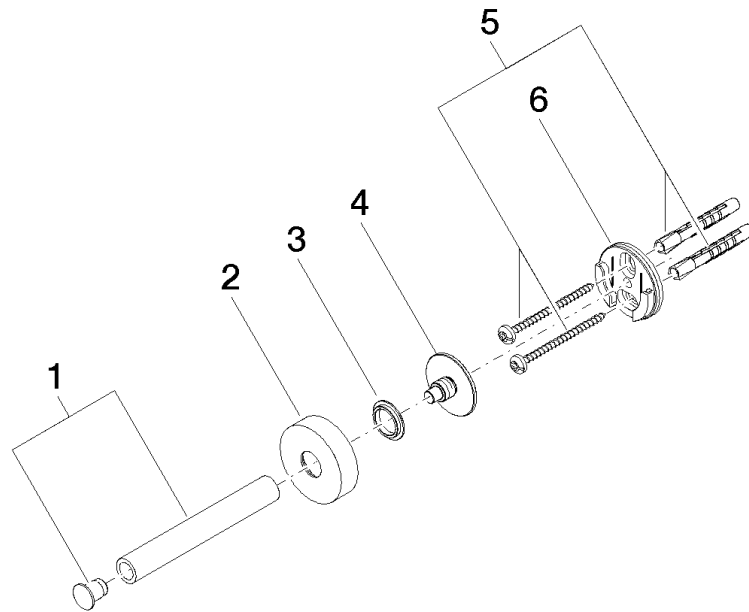

Reserve tissue holder - Brushed Bronze

83 590 979 Product version from 7/1/2023

- rosette Ø 40 mm
- 105mm projection

	Brushed Bronze	83 590 979-42
	Chrome	83 590 979-00
	Brushed Platinum	83 590 979-06
	Dark Chrome	83 590 979-19
	Light Gold	83 590 979-26
	Brushed Light Gold	83 590 979-27
	Matte Black	83 590 979-33
	Brushed Champagne (22kt Gold)	83 590 979-46
	Champagne (22kt Gold)	83 590 979-47
	Brushed Chrome	83 590 979-93
	Brushed Dark Platinum	83 590 979-99

Reserve tissue holder - Brushed Bronze

83 590 979 Product version from 7/1/2023

mm [inches]

Reserve tissue holder - Brushed Bronze

83 590 979 Product version from 7/1/2023

Parts for other finishes can be found here: [Chrome](#)

Spare parts list

No.	Item Number	Name	Quantity used	Delivery time
1	90 17 97 567 00-42	holder	1	30
2	08 27 97 500-42	rosette	1	60
3	08 30 11 516 90	ring	1	2
4	08 17 97 560 90	holder	1	2
5	05 30 31 025 00 90	fixing set	1	2
6	08 17 97 501 07	holder	3	2