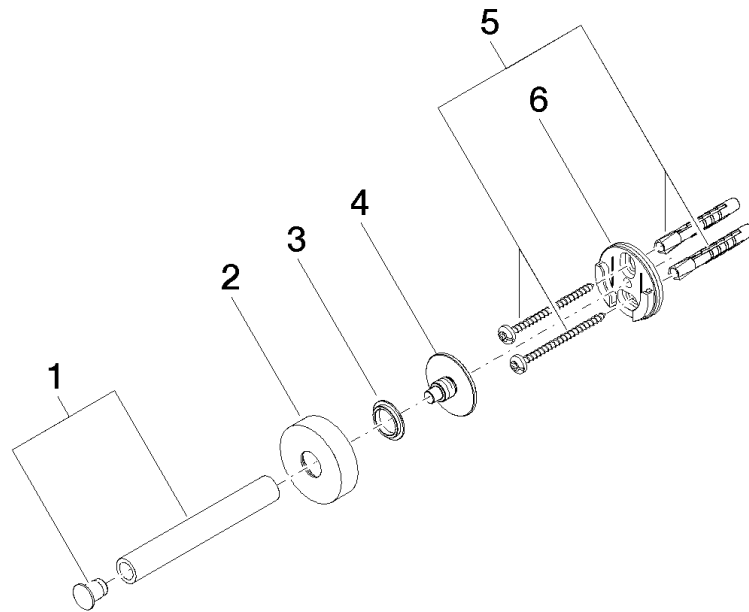

Reserve tissue holder - Brushed Dark Platinum

83 590 979 Product version from 7/1/2023

mm [inches]

Reserve tissue holder - Brushed Dark Platinum

83 590 979 Product version from 7/1/2023

Parts for other finishes can be found here: [Chrome](#)

Spare parts list

No.	Item Number	Name	Quantity used	Delivery time
1	90 17 97 567 00-99	holder	1	20
2	08 27 97 500-99	rosette	1	20
3	08 30 11 516 90	ring	1	2
4	08 17 97 560 90	holder	1	2
5	05 30 31 025 00 90	fixing set	1	2
6	08 17 97 501 07	holder	3	2