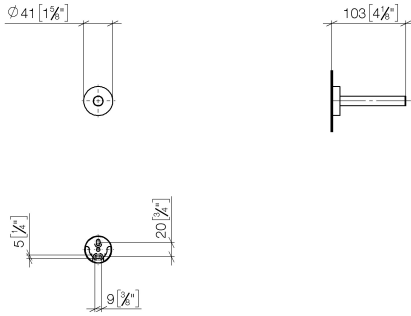

Reserve tissue holder - Brushed Dark Platinum

83 590 979 Product version from 7/1/2023

- rosette Ø 40 mm
- 105mm projection

	Brushed Dark Platinum	83 590 979-99
	Chrome	83 590 979-00
	Brushed Platinum	83 590 979-06
	Dark Chrome	83 590 979-19
	Light Gold	83 590 979-26
	Brushed Light Gold	83 590 979-27
	Matte Black	83 590 979-33
	Brushed Bronze	83 590 979-42
	Brushed Champagne (22kt Gold)	83 590 979-46
	Champagne (22kt Gold)	83 590 979-47
	Brushed Chrome	83 590 979-93

Reserve tissue holder - Brushed Dark Platinum

83 590 979 Product version from 7/1/2023

mm [inches]

Reserve tissue holder - Brushed Dark Platinum

83 590 979 Product version from 7/1/2023

Parts for other finishes can be found here: [Chrome](#)

Spare parts list

No.	Item Number	Name	Quantity used	Delivery time
1	90 17 97 567 00-99	holder	1	20
2	08 27 97 500-99	rosette	1	20
3	08 30 11 516 90	ring	1	2
4	08 17 97 560 90	holder	1	2
5	05 30 31 025 00 90	fixing set	1	2
6	08 17 97 501 07	holder	3	2