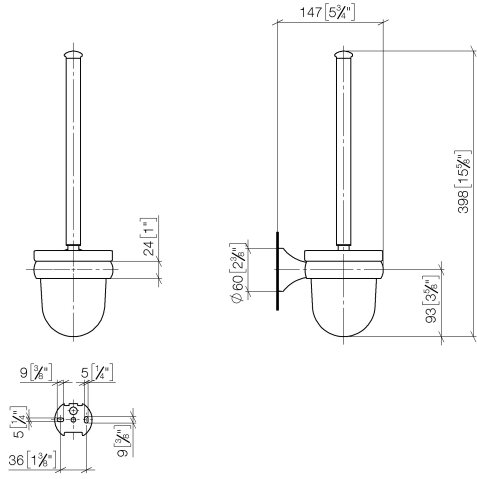

83 900 361

- crystal glass brush holder, matte
- brush head, white
- width 110mm
- height 400 mm
- 147mm projection

	Brushed Platinum	83 900 361-06
	Chrome	83 900 361-00
	Platinum	83 900 361-08
	Durabress (23kt Gold)	83 900 361-09
	Brushed Durabress (23kt Gold)	83 900 361-28
	Brushed Dark Platinum	83 900 361-99

83 900 361

mm [inches]

83 900 361

Parts for other finishes can be found here: [Chrome](#)

### Spare parts list

No.	Item Number	Name	Quantity used	Delivery time
1	90 28 22 538 03-06	handle	1	10
2	08 18 50 600 90	brush	1	60
3	90 90 04 000 00 82	glass	1	2
4	04 31 11 140 00 90	pin	1	2
5	05 17 97 507 00 90	fixing set	1	2