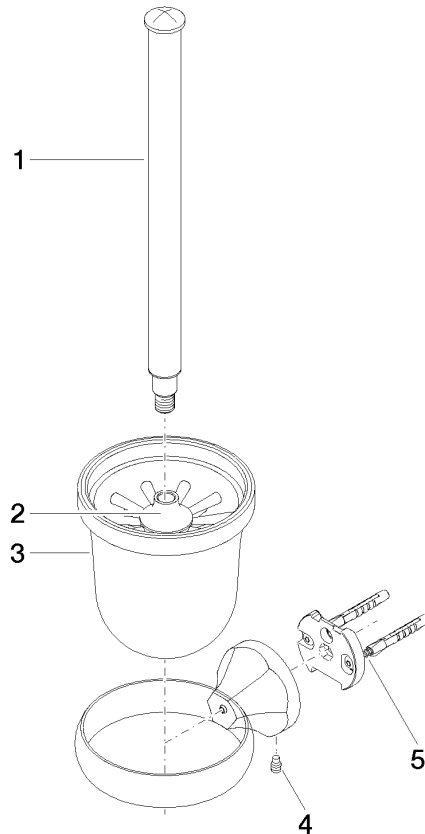

83 900 361

- crystal glass brush holder, matte
- brush head, white
- width 110mm
- height 400 mm
- 147mm projection

	Brushed Platinum	83 900 361-06
	Chrome	83 900 361-00
	Platinum	83 900 361-08
	Durabress (23kt Gold)	83 900 361-09
	Brushed Durabress (23kt Gold)	83 900 361-28
	Brushed Dark Platinum	83 900 361-99

83 900 361

mm [inches]

83 900 361

Parts for other finishes can be found here: [Chrome](#)

### Spare parts list

No.	Item Number	Name	Quantity used	Delivery time
1	90 28 22 538 03-06	handle	1	10
2	08 18 50 600 90	brush	1	60
3	90 90 04 000 00 82	glass	1	2
4	04 31 11 140 00 90	pin	1	2
5	05 17 97 507 00 90	fixing set	1	2