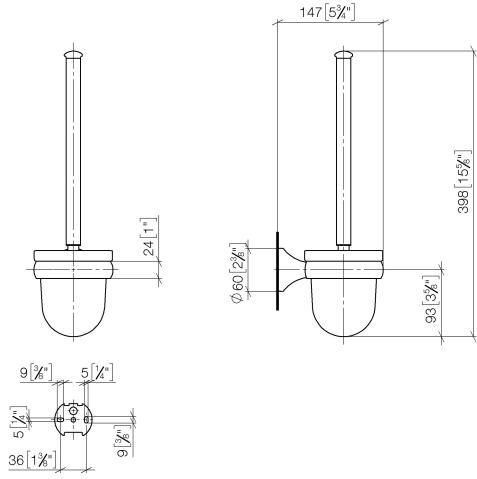

83 900 361

- crystal glass brush holder, matte
- brush head, white
- width 110mm
- height 400 mm
- 147mm projection

	Platinum	83 900 361-08
	Chrome	83 900 361-00
	Brushed Platinum	83 900 361-06
	Durabass (23kt Gold)	83 900 361-09
	Brushed Durabass (23kt Gold)	83 900 361-28
	Brushed Dark Platinum	83 900 361-99

83 900 361

mm [inches]

83 900 361

Parts for other finishes can be found here: [Chrome](#)

Spare parts list

No.	Item Number	Name	Quantity used	Delivery time
1	90 28 22 538 03-08	handle	1	40
2	08 18 50 600 90	brush	1	60
3	90 90 04 000 00 82	glass	1	2
4	04 31 11 140 00 90	pin	1	2
5	05 17 97 507 00 90	fixing set	1	2