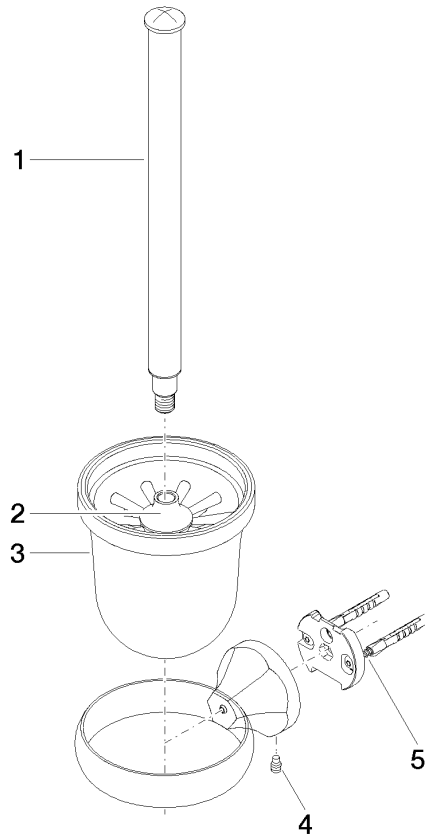

83 900 361

- crystal glass brush holder, matte
- brush head, white
- width 110mm
- height 400 mm
- 147mm projection

	Platinum	83 900 361-08
	Chrome	83 900 361-00
	Brushed Platinum	83 900 361-06
	Durabass (23kt Gold)	83 900 361-09
	Brushed Durabass (23kt Gold)	83 900 361-28
	Brushed Dark Platinum	83 900 361-99

83 900 361

mm [inches]

83 900 361

Parts for other finishes can be found here: [Chrome](#)

Spare parts list

No.	Item Number	Name	Quantity used	Delivery time
1	90 28 22 538 03-08	handle	1	40
2	08 18 50 600 90	brush	1	60
3	90 90 04 000 00 82	glass	1	2
4	04 31 11 140 00 90	pin	1	2
5	05 17 97 507 00 90	fixing set	1	2