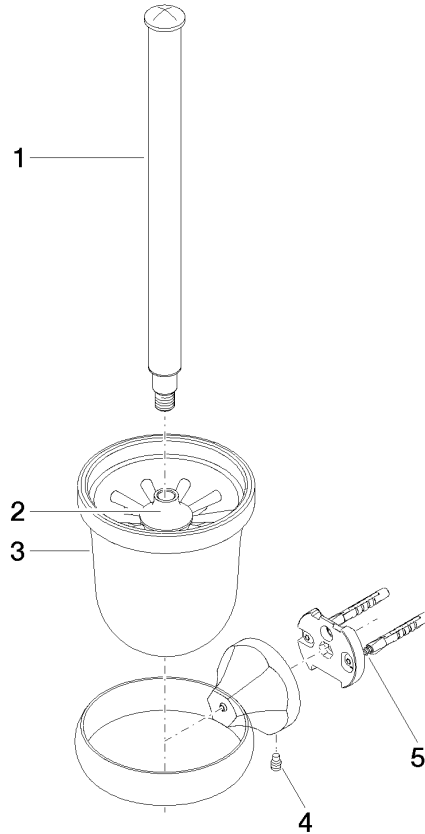

83 900 361

- crystal glass brush holder, matte
- brush head, white
- width 110mm
- height 400 mm
- 147mm projection

	Brushed Durabross (23kt Gold)	83 900 361-28
	Chrome	83 900 361-00
	Brushed Platinum	83 900 361-06
	Platinum	83 900 361-08
	Durabross (23kt Gold)	83 900 361-09
	Brushed Dark Platinum	83 900 361-99

83 900 361

mm [inches]

83 900 361

Parts for other finishes can be found here: [Chrome](#)

Spare parts list

No.	Item Number	Name	Quantity used	Delivery time
1	90 28 22 538 03-28	handle	1	20
2	08 18 50 600 90	brush	1	60
3	90 90 04 000 00 82	glass	1	2
4	04 31 11 140 00 90	pin	1	2
5	05 17 97 507 00 90	fixing set	1	2