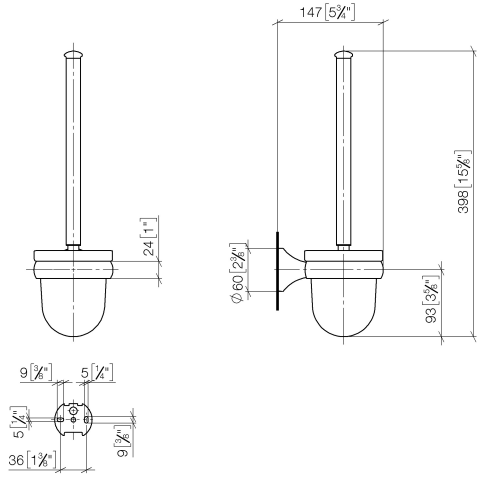

83 900 361

- crystal glass brush holder, matte
- brush head, white
- width 110mm
- height 400 mm
- 147mm projection

	Brushed Durabross (23kt Gold)	83 900 361-28
	Chrome	83 900 361-00
	Brushed Platinum	83 900 361-06
	Platinum	83 900 361-08
	Durabross (23kt Gold)	83 900 361-09
	Brushed Dark Platinum	83 900 361-99

83 900 361

mm [inches]

83 900 361

Parts for other finishes can be found here: [Chrome](#)

Spare parts list

No.	Item Number	Name	Quantity used	Delivery time
1	90 28 22 538 03-28	handle	1	20
2	08 18 50 600 90	brush	1	60
3	90 90 04 000 00 82	glass	1	2
4	04 31 11 140 00 90	pin	1	2
5	05 17 97 507 00 90	fixing set	1	2