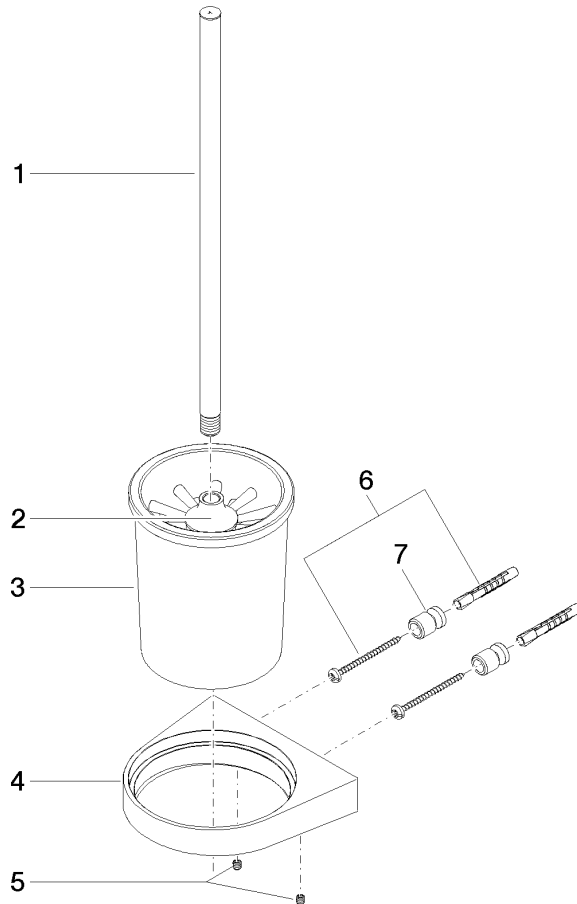

EDITION PRO Toilet brush set wall model - Matte Black

83 900 626

- crystal glass
- brush, matte black
- width 126mm
- height 421 mm
- 119mm projection

	Matte Black	83 900 626-33
	Chrome	83 900 626-00
	Brushed Chrome	83 900 626-93

EDITION PRO Toilet brush set wall model - Matte Black

83 900 626

mm [inches]

EDITION PRO Toilet brush set wall model - Matte Black

83 900 626

Parts for other finishes can be found here: [Chrome](#)

Spare parts list

No.	Item Number	Name	Quantity used	Delivery time
1	90 20 97 507 00-33	handle	1	30
2	90 18 50 601 00 90	brush	1	2
3	90 90 04 008 00 82	glass	1	2
4	08 17 97 506-33	holder	1	30
5	90 31 11 030 00 90	pin	2	2
6	05 17 20 726 02 90	fixing set	1	2
7	08 17 20 726 90	holder	1	2