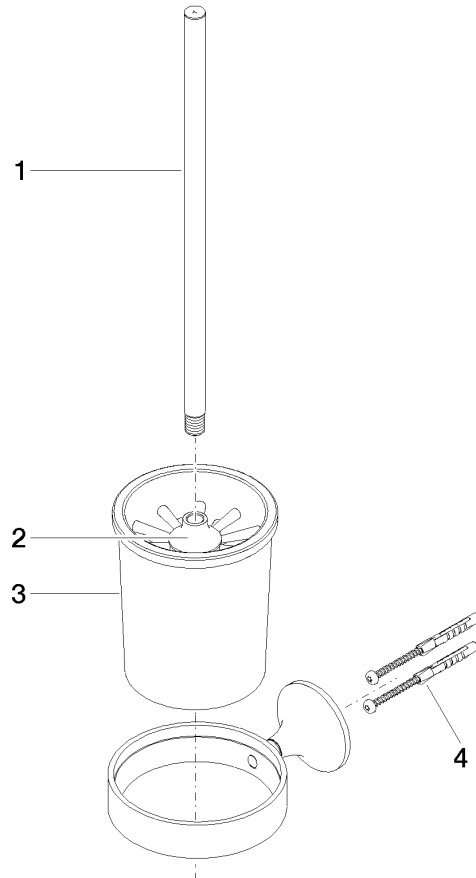

83 900 809

- crystal glass brush holder, matte
- brush, matte black
- width 110mm
- height 421 mm
- 158mm projection

	Platinum	83 900 809-08
	Chrome	83 900 809-00
	Brushed Platinum	83 900 809-06
	Dark Chrome	83 900 809-19
	Brushed Durabronze (23kt Gold)	83 900 809-28
	Brushed Bronze	83 900 809-42
	Brushed Champagne (22kt Gold)	83 900 809-46
	Champagne (22kt Gold)	83 900 809-47
	Brushed Dark Platinum	83 900 809-99

83 900 809

mm [inches]

83 900 809

Parts for other finishes can be found here: [Chrome](#)

Spare parts list

No.	Item Number	Name	Quantity used	Delivery time
1	90 20 97 507 00-08	handle	1	40
2	90 18 50 601 00 90	brush	1	2
3	90 90 04 008 00 82	glass	1	2
4	05 30 31 025 00 90	fixing set	1	2