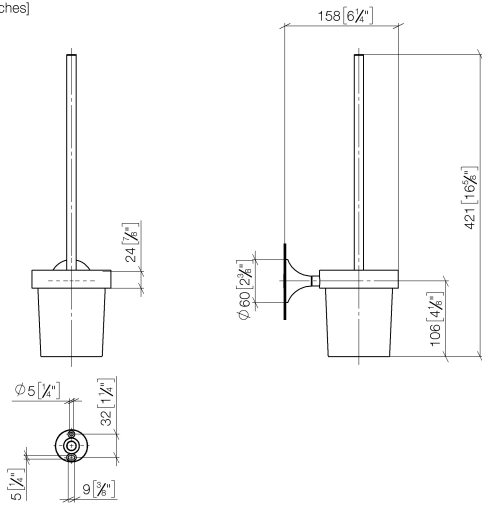

83 900 809

- crystal glass brush holder, matte
- brush, matte black
- width 110mm
- height 421 mm
- 158mm projection

	Platinum	83 900 809-08
	Chrome	83 900 809-00
	Brushed Platinum	83 900 809-06
	Dark Chrome	83 900 809-19
	Brushed Durabronze (23kt Gold)	83 900 809-28
	Brushed Bronze	83 900 809-42
	Brushed Champagne (22kt Gold)	83 900 809-46
	Champagne (22kt Gold)	83 900 809-47
	Brushed Dark Platinum	83 900 809-99

83 900 809

mm [inches]

83 900 809

Parts for other finishes can be found here: [Chrome](#)

Spare parts list

No.	Item Number	Name	Quantity used	Delivery time
1	90 20 97 507 00-08	handle	1	40
2	90 18 50 601 00 90	brush	1	2
3	90 90 04 008 00 82	glass	1	2
4	05 30 31 025 00 90	fixing set	1	2