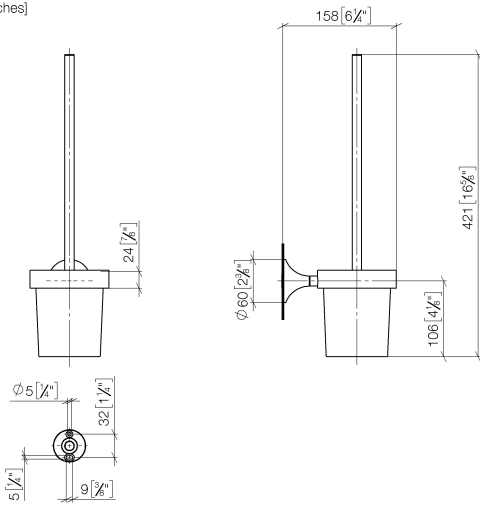

83 900 809

- crystal glass brush holder, matte
- brush, matte black
- width 110mm
- height 421 mm
- 158mm projection

	Brushed Bronze	83 900 809-42
	Chrome	83 900 809-00
	Brushed Platinum	83 900 809-06
	Platinum	83 900 809-08
	Dark Chrome	83 900 809-19
	Brushed Durabronze (23kt Gold)	83 900 809-28
	Brushed Champagne (22kt Gold)	83 900 809-46
	Champagne (22kt Gold)	83 900 809-47
	Brushed Dark Platinum	83 900 809-99

83 900 809

mm [inches]

83 900 809

Parts for other  
finishes can be found  
here: [Chrome](#)