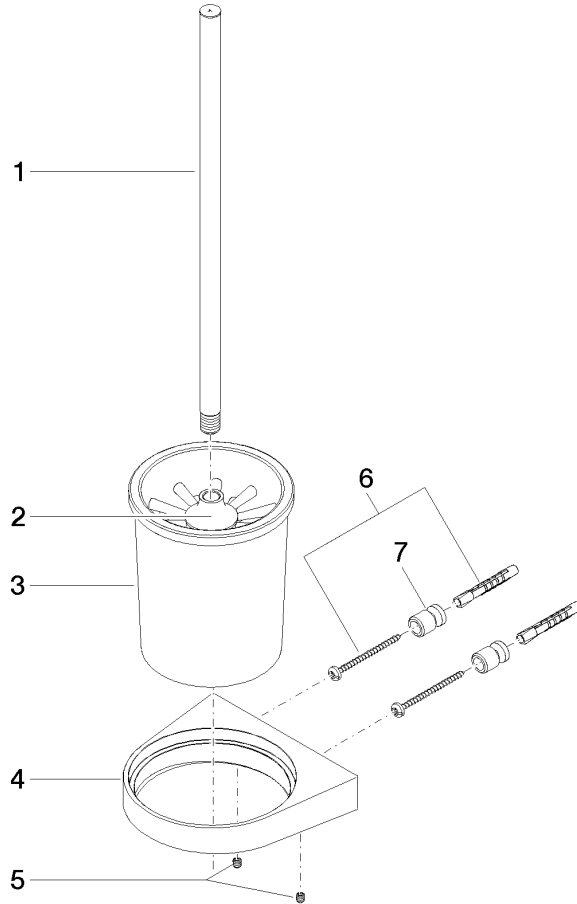

Toilet brush set wall model - Brushed Platinum

CL.1

83 900 970

- crystal glass
- brush, matte black
- width 126mm
- height 415 mm
- 120mm projection

Fits: CL.1, LISSÉ, META

	Brushed Platinum	83 900 970-06
	Chrome	83 900 970-00
	Dark Chrome	83 900 970-19
	Light Gold	83 900 970-26
	Brushed Light Gold	83 900 970-27
	Brushed Durabronze (23kt Gold)	83 900 970-28
	Matte Black	83 900 970-33
	Brushed Bronze	83 900 970-42
	Brushed Champagne (22kt Gold)	83 900 970-46
	Champagne (22kt Gold)	83 900 970-47
	Brushed Chrome	83 900 970-93
	Brushed Dark Platinum	83 900 970-99

83 900 970

mm [inches]

83 900 970

Parts for other finishes can be found here: [Chrome](#)

Spare parts list

No.	Item Number	Name	Quantity used	Delivery time
1	90 20 97 507 00-06	handle	1	10
2	90 18 50 601 00 90	brush	1	2
3	90 90 04 008 00 82	glass	1	2
4	08 17 97 506-06	holder	1	10
5	90 31 11 030 00 90	pin	2	2
6	05 17 20 726 02 90	fixing set	1	2
7	08 17 20 726 90	holder	2	2