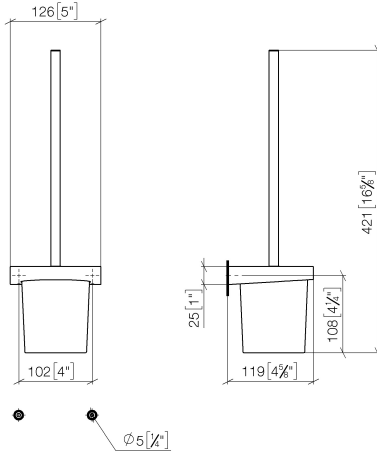

Toilet brush set wall model - Dark Chrome

CL.1

83 900 970

- crystal glass
- brush, matte black
- width 126mm
- height 415 mm
- 120mm projection

Fits: CL.1, LISSÉ, META

	Dark Chrome	83 900 970-19
	Chrome	83 900 970-00
	Brushed Platinum	83 900 970-06
	Light Gold	83 900 970-26
	Brushed Light Gold	83 900 970-27
	Brushed Durabrass (23kt Gold)	83 900 970-28
	Matte Black	83 900 970-33
	Brushed Bronze	83 900 970-42
	Brushed Champagne (22kt Gold)	83 900 970-46
	Champagne (22kt Gold)	83 900 970-47
	Brushed Chrome	83 900 970-93
	Brushed Dark Platinum	83 900 970-99

83 900 970

mm [inches]

83 900 970

Parts for other
finishes can be found
here: [Chrome](#)