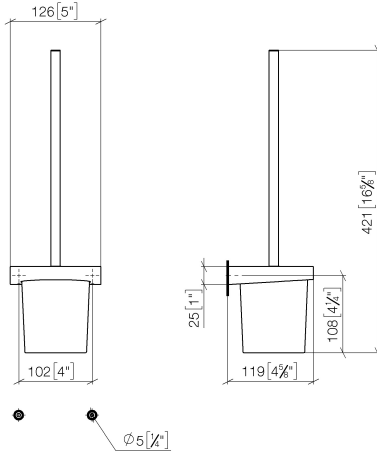

Toilet brush set wall model - Light Gold

CL.1

83 900 970

- crystal glass
- brush, matte black
- width 126mm
- height 415 mm
- 120mm projection

Fits: CL.1, LISSÉ, META

	Light Gold	83 900 970-26
	Chrome	83 900 970-00
	Brushed Platinum	83 900 970-06
	Dark Chrome	83 900 970-19
	Brushed Light Gold	83 900 970-27
	Brushed Durabrass (23kt Gold)	83 900 970-28
	Matte Black	83 900 970-33
	Brushed Bronze	83 900 970-42
	Brushed Champagne (22kt Gold)	83 900 970-46
	Champagne (22kt Gold)	83 900 970-47
	Brushed Chrome	83 900 970-93
	Brushed Dark Platinum	83 900 970-99

83 900 970

mm [inches]

83 900 970

Parts for other finishes can be found here: [Chrome](#)

### Spare parts list

No.	Item Number	Name	Quantity used	Delivery time
1	90 20 97 507 00-26	handle	1	30
2	90 18 50 601 00 90	brush	1	2
3	90 90 04 008 00 82	glass	1	2
4	08 17 97 506-26	holder	1	60
5	90 31 11 030 00 90	pin	2	2
6	05 17 20 726 02 90	fixing set	1	2
7	08 17 20 726 90	holder	2	2