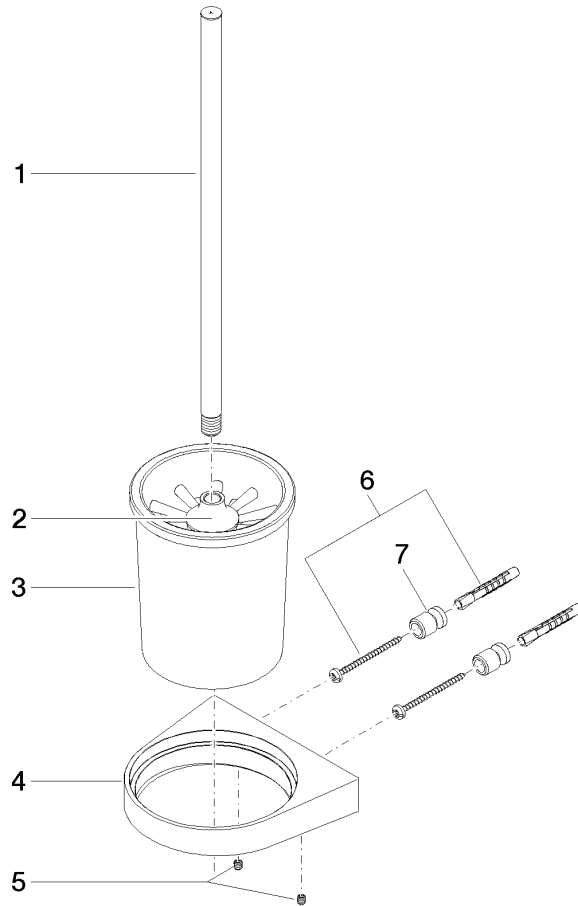

Toilet brush set wall model - Brushed Light Gold

CL.1

83 900 970

- crystal glass
- brush, matte black
- width 126mm
- height 415 mm
- 120mm projection

Fits: CL.1, LISSÉ, META

	Brushed Light Gold	83 900 970-27
	Chrome	83 900 970-00
	Brushed Platinum	83 900 970-06
	Dark Chrome	83 900 970-19
	Light Gold	83 900 970-26
	Brushed Durabronze (23kt Gold)	83 900 970-28
	Matte Black	83 900 970-33
	Brushed Bronze	83 900 970-42
	Brushed Champagne (22kt Gold)	83 900 970-46
	Champagne (22kt Gold)	83 900 970-47
	Brushed Chrome	83 900 970-93
	Brushed Dark Platinum	83 900 970-99

83 900 970

mm [inches]

83 900 970

Parts for other finishes can be found here: [Chrome](#)

### Spare parts list

No.	Item Number	Name	Quantity used	Delivery time
1	90 20 97 507 00-27	handle	1	30
2	90 18 50 601 00 90	brush	1	2
3	90 90 04 008 00 82	glass	1	2
4	08 17 97 506-27	holder	1	60
5	90 31 11 030 00 90	pin	2	2
6	05 17 20 726 02 90	fixing set	1	2
7	08 17 20 726 90	holder	2	2