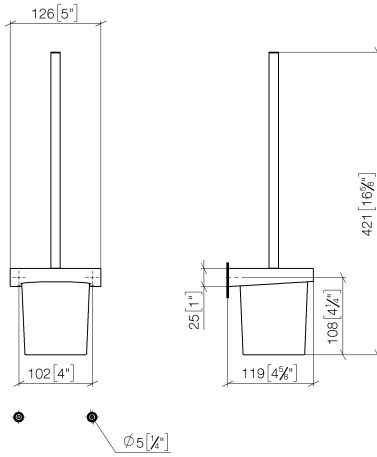

Toilet brush set wall model - Brushed Light Gold

CL.1

83 900 970

- crystal glass
- brush, matte black
- width 126mm
- height 415 mm
- 120mm projection

Fits: CL.1, LISSÉ, META

	Brushed Light Gold	83 900 970-27
	Chrome	83 900 970-00
	Brushed Platinum	83 900 970-06
	Dark Chrome	83 900 970-19
	Light Gold	83 900 970-26
	Brushed Durabronze (23kt Gold)	83 900 970-28
	Matte Black	83 900 970-33
	Brushed Bronze	83 900 970-42
	Brushed Champagne (22kt Gold)	83 900 970-46
	Champagne (22kt Gold)	83 900 970-47
	Brushed Chrome	83 900 970-93
	Brushed Dark Platinum	83 900 970-99

83 900 970

mm [inches]

83 900 970

Parts for other finishes can be found here: [Chrome](#)

### Spare parts list

No.	Item Number	Name	Quantity used	Delivery time
1	90 20 97 507 00-27	handle	1	30
2	90 18 50 601 00 90	brush	1	2
3	90 90 04 008 00 82	glass	1	2
4	08 17 97 506-27	holder	1	60
5	90 31 11 030 00 90	pin	2	2
6	05 17 20 726 02 90	fixing set	1	2
7	08 17 20 726 90	holder	2	2