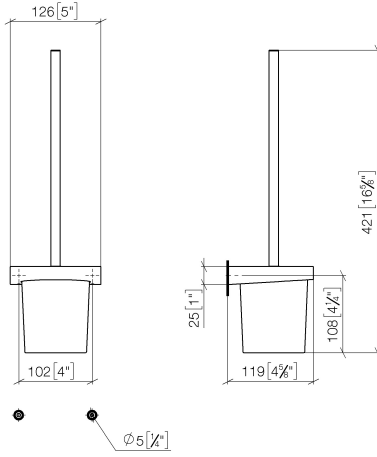

Toilet brush set wall model - Matte Black

CL.1

83 900 970

- crystal glass
- brush, matte black
- width 126mm
- height 415 mm
- 120mm projection

Fits: CL.1, LISSÉ, META

	Matte Black	83 900 970-33
	Chrome	83 900 970-00
	Brushed Platinum	83 900 970-06
	Dark Chrome	83 900 970-19
	Light Gold	83 900 970-26
	Brushed Light Gold	83 900 970-27
	Brushed Durabronze (23kt Gold)	83 900 970-28
	Brushed Bronze	83 900 970-42
	Brushed Champagne (22kt Gold)	83 900 970-46
	Champagne (22kt Gold)	83 900 970-47
	Brushed Chrome	83 900 970-93
	Brushed Dark Platinum	83 900 970-99

83 900 970

mm [inches]

83 900 970

Parts for other finishes can be found here: [Chrome](#)

Spare parts list

No.	Item Number	Name	Quantity used	Delivery time
1	90 20 97 507 00-33	handle	1	30
2	90 18 50 601 00 90	brush	1	2
3	90 90 04 008 00 82	glass	1	2
4	08 17 97 506-33	holder	1	30
5	90 31 11 030 00 90	pin	2	2
6	05 17 20 726 02 90	fixing set	1	2
7	08 17 20 726 90	holder	2	2