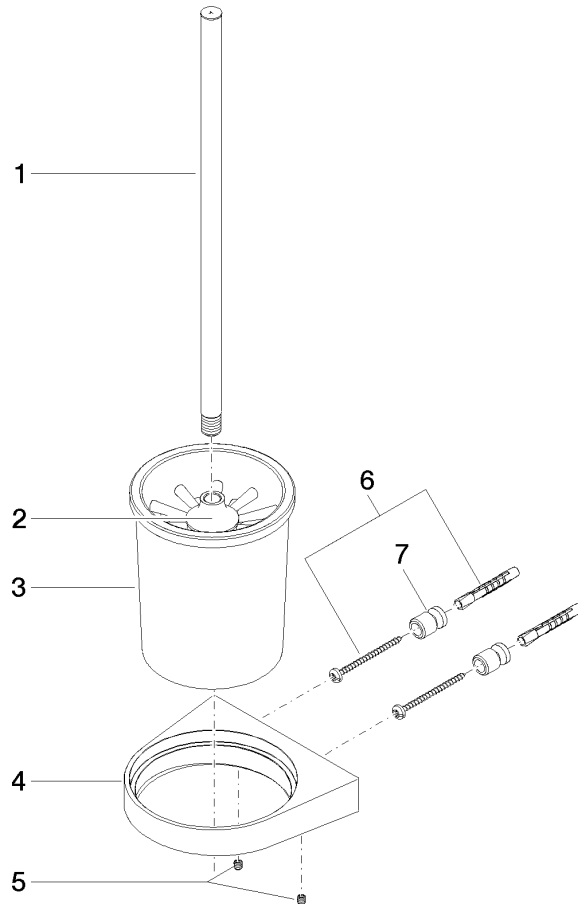

Toilet brush set wall model - Matte Black

CL.1

83 900 970

- crystal glass
- brush, matte black
- width 126mm
- height 415 mm
- 120mm projection

Fits: CL.1, LISSÉ, META

	Matte Black	83 900 970-33
	Chrome	83 900 970-00
	Brushed Platinum	83 900 970-06
	Dark Chrome	83 900 970-19
	Light Gold	83 900 970-26
	Brushed Light Gold	83 900 970-27
	Brushed Durabronze (23kt Gold)	83 900 970-28
	Brushed Bronze	83 900 970-42
	Brushed Champagne (22kt Gold)	83 900 970-46
	Champagne (22kt Gold)	83 900 970-47
	Brushed Chrome	83 900 970-93
	Brushed Dark Platinum	83 900 970-99

83 900 970

mm [inches]

83 900 970

Parts for other finishes can be found here: [Chrome](#)

Spare parts list

No.	Item Number	Name	Quantity used	Delivery time
1	90 20 97 507 00-33	handle	1	30
2	90 18 50 601 00 90	brush	1	2
3	90 90 04 008 00 82	glass	1	2
4	08 17 97 506-33	holder	1	30
5	90 31 11 030 00 90	pin	2	2
6	05 17 20 726 02 90	fixing set	1	2
7	08 17 20 726 90	holder	2	2