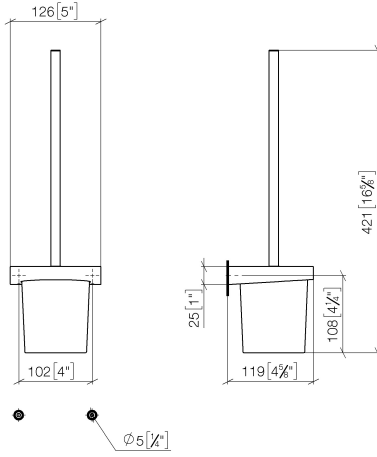

Toilet brush set wall model - Brushed Champagne (22kt Gold)

CL.1

83 900 970

- crystal glass
- brush, matte black
- width 126mm
- height 415 mm
- 120mm projection

Fits: CL.1, LISSÉ, META

|   |                                |               |
|---|--------------------------------|---------------|
|    | Brushed Champagne (22kt Gold)  | 83 900 970-46 |
|    | Chrome                         | 83 900 970-00 |
|    | Brushed Platinum               | 83 900 970-06 |
|    | Dark Chrome                    | 83 900 970-19 |
|    | Light Gold                     | 83 900 970-26 |
|    | Brushed Light Gold             | 83 900 970-27 |
|    | Brushed Durabronze (23kt Gold) | 83 900 970-28 |
|    | Matte Black                    | 83 900 970-33 |
|    | Brushed Bronze                 | 83 900 970-42 |
|   | Champagne (22kt Gold)          | 83 900 970-47 |
|  | Brushed Chrome                 | 83 900 970-93 |
|  | Brushed Dark Platinum          | 83 900 970-99 |

83 900 970

mm [inches]

83 900 970

Parts for other finishes can be found here: [Chrome](#)

### Spare parts list

| No. | Item Number        | Name       | Quantity used | Delivery time |
|-----|--------------------|------------|---------------|---------------|
| 1   | 90 20 97 507 00-46 | handle     | 1             | 30            |
| 2   | 90 18 50 601 00 90 | brush      | 1             | 2             |
| 3   | 90 90 04 008 00 82 | glass      | 1             | 2             |
| 4   | 08 17 97 506-46    | holder     | 1             | 60            |
| 5   | 90 31 11 030 00 90 | pin        | 2             | 2             |
| 6   | 05 17 20 726 02 90 | fixing set | 1             | 2             |
| 7   | 08 17 20 726 90    | holder     | 2             | 2             |