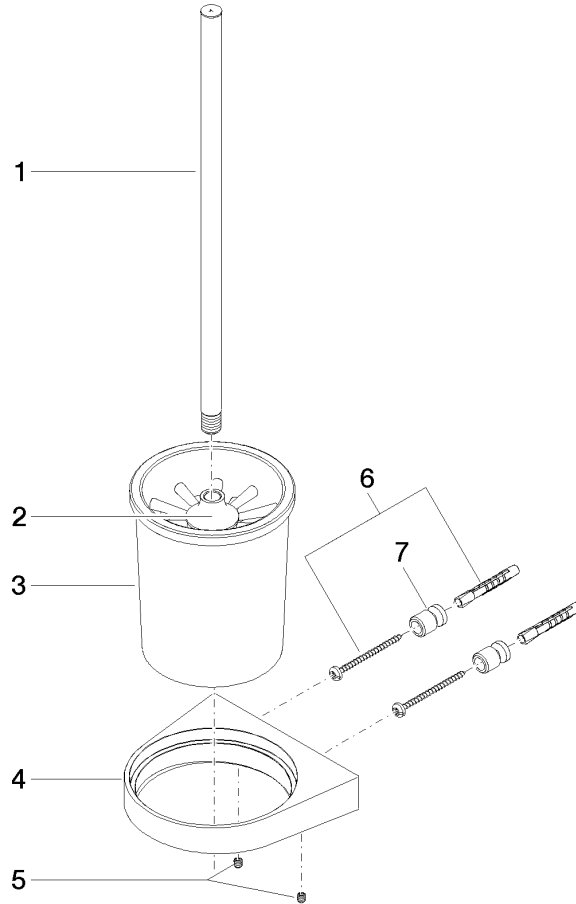

Toilet brush set wall model - Brushed Champagne (22kt Gold)

CL.1

83 900 970

- crystal glass
- brush, matte black
- width 126mm
- height 415 mm
- 120mm projection

Fits: CL.1, LISSÉ, META

|   |                                |               |
|---|--------------------------------|---------------|
|    | Brushed Champagne (22kt Gold)  | 83 900 970-46 |
|    | Chrome                         | 83 900 970-00 |
|    | Brushed Platinum               | 83 900 970-06 |
|    | Dark Chrome                    | 83 900 970-19 |
|    | Light Gold                     | 83 900 970-26 |
|    | Brushed Light Gold             | 83 900 970-27 |
|    | Brushed Durabronze (23kt Gold) | 83 900 970-28 |
|    | Matte Black                    | 83 900 970-33 |
|    | Brushed Bronze                 | 83 900 970-42 |
|   | Champagne (22kt Gold)          | 83 900 970-47 |
|  | Brushed Chrome                 | 83 900 970-93 |
|  | Brushed Dark Platinum          | 83 900 970-99 |

83 900 970

mm [inches]

83 900 970

Parts for other finishes can be found here: [Chrome](#)

### Spare parts list

| No. | Item Number        | Name       | Quantity used | Delivery time |
|-----|--------------------|------------|---------------|---------------|
| 1   | 90 20 97 507 00-46 | handle     | 1             | 30            |
| 2   | 90 18 50 601 00 90 | brush      | 1             | 2             |
| 3   | 90 90 04 008 00 82 | glass      | 1             | 2             |
| 4   | 08 17 97 506-46    | holder     | 1             | 60            |
| 5   | 90 31 11 030 00 90 | pin        | 2             | 2             |
| 6   | 05 17 20 726 02 90 | fixing set | 1             | 2             |
| 7   | 08 17 20 726 90    | holder     | 2             | 2             |