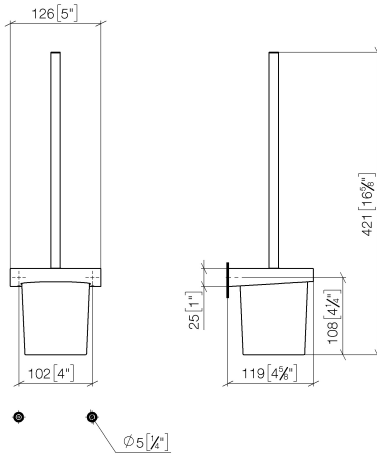

Toilet brush set wall model - Champagne (22kt Gold)

CL.1

83 900 970

- crystal glass
- brush, matte black
- width 126mm
- height 415 mm
- 120mm projection

Fits: CL.1, LISSÉ, META

	Champagne (22kt Gold)	83 900 970-47
	Chrome	83 900 970-00
	Brushed Platinum	83 900 970-06
	Dark Chrome	83 900 970-19
	Light Gold	83 900 970-26
	Brushed Light Gold	83 900 970-27
	Brushed Durabronze (23kt Gold)	83 900 970-28
	Matte Black	83 900 970-33
	Brushed Bronze	83 900 970-42
	Brushed Champagne (22kt Gold)	83 900 970-46
	Brushed Chrome	83 900 970-93
	Brushed Dark Platinum	83 900 970-99

83 900 970

mm [inches]

83 900 970

Parts for other finishes can be found here: [Chrome](#)

Spare parts list

No.	Item Number	Name	Quantity used	Delivery time
1	90 20 97 507 00-47	handle	1	60
2	90 18 50 601 00 90	brush	1	2
3	90 90 04 008 00 82	glass	1	2
4	08 17 97 506-47	holder	1	60
5	90 31 11 030 00 90	pin	2	2
6	05 17 20 726 02 90	fixing set	1	2
7	08 17 20 726 90	holder	2	2