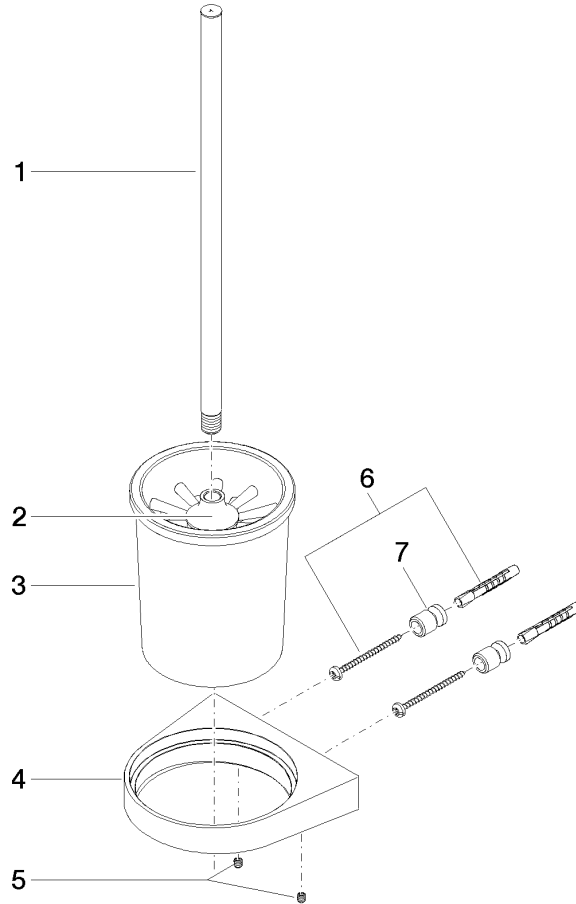

Toilet brush set wall model - Champagne (22kt Gold)

CL.1

83 900 970

- crystal glass
- brush, matte black
- width 126mm
- height 415 mm
- 120mm projection

Fits: CL.1, LISSÉ, META

	Champagne (22kt Gold)	83 900 970-47
	Chrome	83 900 970-00
	Brushed Platinum	83 900 970-06
	Dark Chrome	83 900 970-19
	Light Gold	83 900 970-26
	Brushed Light Gold	83 900 970-27
	Brushed Durabronze (23kt Gold)	83 900 970-28
	Matte Black	83 900 970-33
	Brushed Bronze	83 900 970-42
	Brushed Champagne (22kt Gold)	83 900 970-46
	Brushed Chrome	83 900 970-93
	Brushed Dark Platinum	83 900 970-99

83 900 970

mm [inches]

83 900 970

Parts for other finishes can be found here: [Chrome](#)

Spare parts list

No.	Item Number	Name	Quantity used	Delivery time
1	90 20 97 507 00-47	handle	1	60
2	90 18 50 601 00 90	brush	1	2
3	90 90 04 008 00 82	glass	1	2
4	08 17 97 506-47	holder	1	60
5	90 31 11 030 00 90	pin	2	2
6	05 17 20 726 02 90	fixing set	1	2
7	08 17 20 726 90	holder	2	2