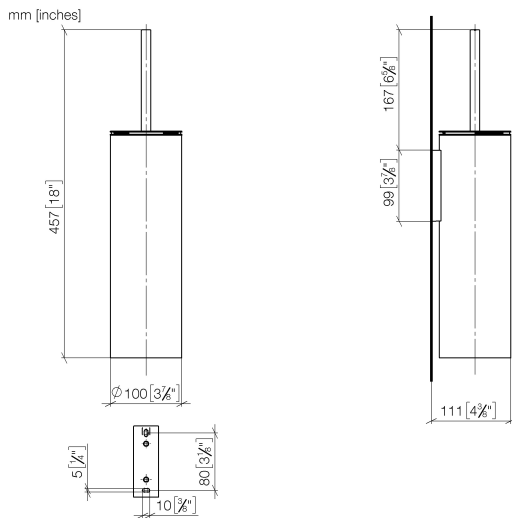

83 910 979

- brush, matte black
- width 100mm
- height 456 mm
- 110mm projection

Fits: MADISON, MEM, TARA, CL.1, LISSÉ,
VAIA, META, CYO

	Brushed Platinum	83 910 979-06
	Chrome	83 910 979-00
	Platinum	83 910 979-08
	Dark Chrome	83 910 979-19
	Light Gold	83 910 979-26
	Brushed Light Gold	83 910 979-27
	Brushed Durabronze (23kt Gold)	83 910 979-28
	Matte Black	83 910 979-33
	Brushed Bronze	83 910 979-42
	Brushed Champagne (22kt Gold)	83 910 979-46
	Brushed Chrome	83 910 979-93
	Brushed Dark Platinum	83 910 979-99

83 910 979

83 910 979

Parts for other finishes can be found here: [Chrome](#)

Spare parts list

No.	Item Number	Name	Quantity used	Delivery time
1	90 20 97 505 01-06	handle	1	10
2	90 18 50 601 00 90	brush	1	2
3	08 18 40 524 90	insert	1	2
4	90 30 30 014 00 90	screw	1	2
5	08 23 01 503-06	casing	1	10
6	05 30 31 025 00 90	fixing set	2	2
7	05 18 40 287 00 90	holder	1	2