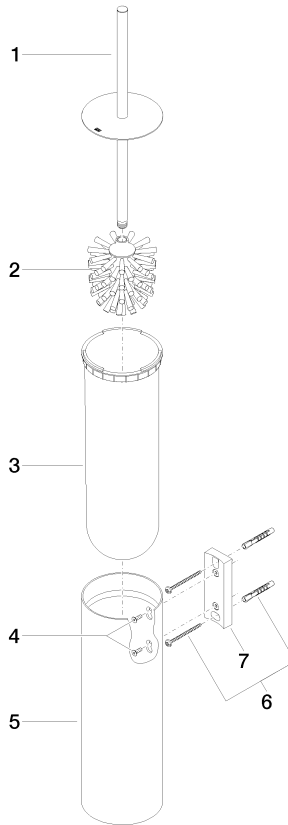

83 910 979

- brush, matte black
- width 100mm
- height 456 mm
- 110mm projection

Fits: MADISON, MEM, TARA, CL.1, LISSÉ,
VAIA, META, CYO

	Brushed Platinum	83 910 979-06
	Chrome	83 910 979-00
	Platinum	83 910 979-08
	Dark Chrome	83 910 979-19
	Light Gold	83 910 979-26
	Brushed Light Gold	83 910 979-27
	Brushed Durabronze (23kt Gold)	83 910 979-28
	Matte Black	83 910 979-33
	Brushed Bronze	83 910 979-42
	Brushed Champagne (22kt Gold)	83 910 979-46
	Brushed Chrome	83 910 979-93
	Brushed Dark Platinum	83 910 979-99

83 910 979

83 910 979

Parts for other finishes can be found here: [Chrome](#)

Spare parts list

No.	Item Number	Name	Quantity used	Delivery time
1	90 20 97 505 01-06	handle	1	10
2	90 18 50 601 00 90	brush	1	2
3	08 18 40 524 90	insert	1	2
4	90 30 30 014 00 90	screw	1	2
5	08 23 01 503-06	casing	1	10
6	05 30 31 025 00 90	fixing set	2	2
7	05 18 40 287 00 90	holder	1	2