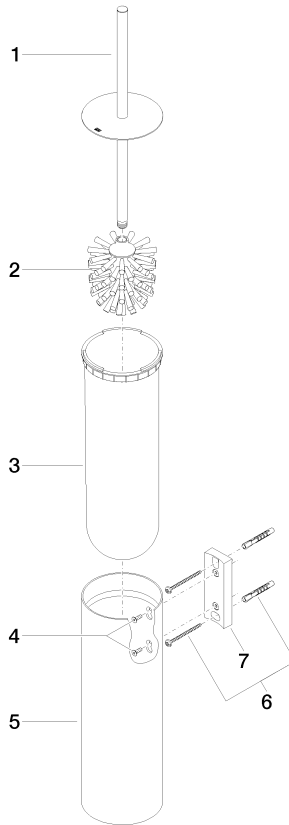

83 910 979

- brush, matte black
- width 100mm
- height 456 mm
- 110mm projection

Fits: MADISON, MEM, TARA, CL.1, LISSÉ,
VAIA, META, CYO

	Light Gold	83 910 979-26
	Chrome	83 910 979-00
	Brushed Platinum	83 910 979-06
	Platinum	83 910 979-08
	Dark Chrome	83 910 979-19
	Brushed Light Gold	83 910 979-27
	Brushed Durabronze (23kt Gold)	83 910 979-28
	Matte Black	83 910 979-33
	Brushed Bronze	83 910 979-42
	Brushed Champagne (22kt Gold)	83 910 979-46
	Brushed Chrome	83 910 979-93
	Brushed Dark Platinum	83 910 979-99

83 910 979

83 910 979

Parts for other finishes can be found here: [Chrome](#)

Spare parts list

No.	Item Number	Name	Quantity used	Delivery time
1	90 20 97 505 01-26	handle	1	30
2	90 18 50 601 00 90	brush	1	2
3	08 18 40 524 90	insert	1	2
4	90 30 30 014 00 90	screw	1	2
5	08 23 01 503-26	casing	1	60
6	05 30 31 025 00 90	fixing set	2	2
7	05 18 40 287 00 90	holder	1	2