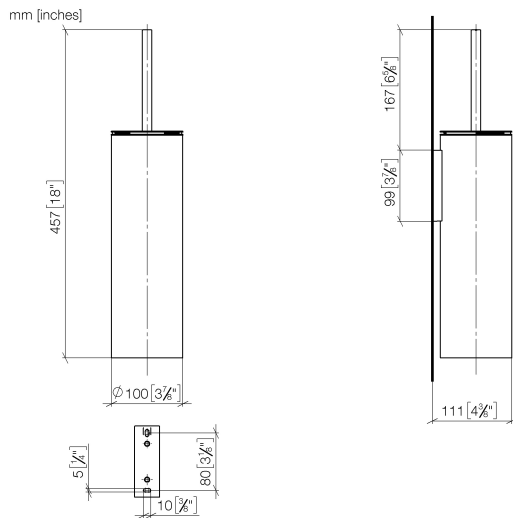

83 910 979

- brush, matte black
- width 100mm
- height 456 mm
- 110mm projection

Fits: MADISON, MEM, TARA, CL.1, LISSÉ,
VAIA, META, CYO

	Light Gold	83 910 979-26
	Chrome	83 910 979-00
	Brushed Platinum	83 910 979-06
	Platinum	83 910 979-08
	Dark Chrome	83 910 979-19
	Brushed Light Gold	83 910 979-27
	Brushed Durabronze (23kt Gold)	83 910 979-28
	Matte Black	83 910 979-33
	Brushed Bronze	83 910 979-42
	Brushed Champagne (22kt Gold)	83 910 979-46
	Brushed Chrome	83 910 979-93
	Brushed Dark Platinum	83 910 979-99

83 910 979

83 910 979

Parts for other finishes can be found here: [Chrome](#)

Spare parts list

No.	Item Number	Name	Quantity used	Delivery time
1	90 20 97 505 01-26	handle	1	30
2	90 18 50 601 00 90	brush	1	2
3	08 18 40 524 90	insert	1	2
4	90 30 30 014 00 90	screw	1	2
5	08 23 01 503-26	casing	1	60
6	05 30 31 025 00 90	fixing set	2	2
7	05 18 40 287 00 90	holder	1	2