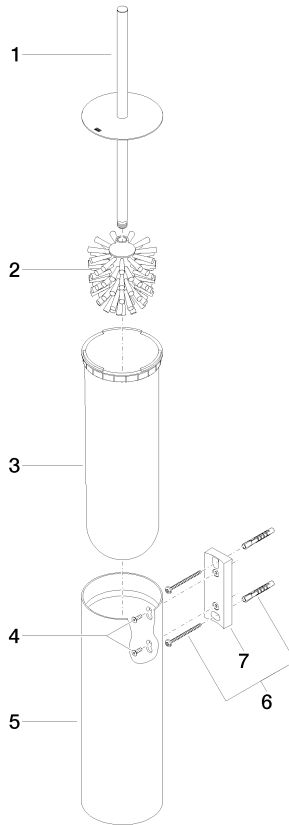

83 910 979

- brush, matte black
- width 100mm
- height 456 mm
- 110mm projection

Fits: MADISON, MEM, TARA, CL.1, LISSÉ,
VAIA, META, CYO

	Matte Black	83 910 979-33
	Chrome	83 910 979-00
	Brushed Platinum	83 910 979-06
	Platinum	83 910 979-08
	Dark Chrome	83 910 979-19
	Light Gold	83 910 979-26
	Brushed Light Gold	83 910 979-27
	Brushed Durabronze (23kt Gold)	83 910 979-28
	Brushed Bronze	83 910 979-42
	Brushed Champagne (22kt Gold)	83 910 979-46
	Brushed Chrome	83 910 979-93
	Brushed Dark Platinum	83 910 979-99

83 910 979

83 910 979

Parts for other finishes can be found here: [Chrome](#)

Spare parts list

No.	Item Number	Name	Quantity used	Delivery time
1	90 20 97 505 01-33	handle	1	30
2	90 18 50 601 00 90	brush	1	2
3	08 18 40 524 90	insert	1	2
4	90 30 30 014 00 90	screw	1	2
5	08 23 01 503-33	casing	1	30
6	05 30 31 025 00 90	fixing set	2	2
7	05 18 40 287 00 90	holder	1	2