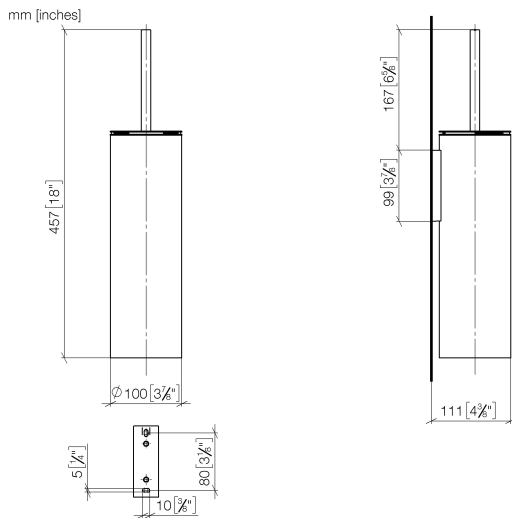

83 910 979

- brush, matte black
- width 100mm
- height 456 mm
- 110mm projection

Fits: MADISON, MEM, TARA, CL.1, LISSÉ,
VAIA, META, CYO

	Matte Black	83 910 979-33
	Chrome	83 910 979-00
	Brushed Platinum	83 910 979-06
	Platinum	83 910 979-08
	Dark Chrome	83 910 979-19
	Light Gold	83 910 979-26
	Brushed Light Gold	83 910 979-27
	Brushed Durabronze (23kt Gold)	83 910 979-28
	Brushed Bronze	83 910 979-42
	Brushed Champagne (22kt Gold)	83 910 979-46
	Brushed Chrome	83 910 979-93
	Brushed Dark Platinum	83 910 979-99

83 910 979

83 910 979

Parts for other finishes can be found here: [Chrome](#)

Spare parts list

No.	Item Number	Name	Quantity used	Delivery time
1	90 20 97 505 01-33	handle	1	30
2	90 18 50 601 00 90	brush	1	2
3	08 18 40 524 90	insert	1	2
4	90 30 30 014 00 90	screw	1	2
5	08 23 01 503-33	casing	1	30
6	05 30 31 025 00 90	fixing set	2	2
7	05 18 40 287 00 90	holder	1	2