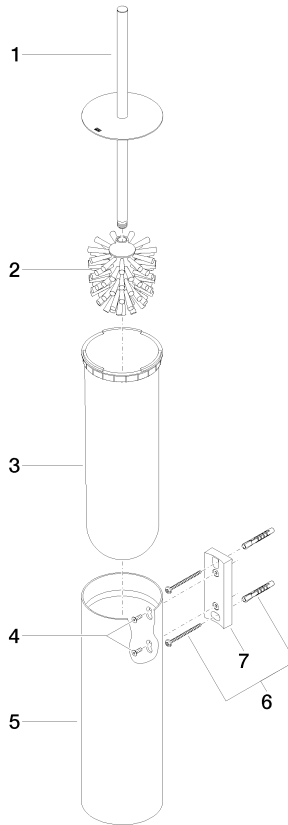

83 910 979

- brush, matte black
- width 100mm
- height 456 mm
- 110mm projection

Fits: MADISON, MEM, TARA, CL.1, LISSÉ,
VAIA, META, CYO

	Brushed Bronze	83 910 979-42
	Chrome	83 910 979-00
	Brushed Platinum	83 910 979-06
	Platinum	83 910 979-08
	Dark Chrome	83 910 979-19
	Light Gold	83 910 979-26
	Brushed Light Gold	83 910 979-27
	Brushed Durabrass (23kt Gold)	83 910 979-28
	Matte Black	83 910 979-33
	Brushed Champagne (22kt Gold)	83 910 979-46
	Brushed Chrome	83 910 979-93
	Brushed Dark Platinum	83 910 979-99

83 910 979

83 910 979

Parts for other finishes can be found here: [Chrome](#)

Spare parts list

No.	Item Number	Name	Quantity used	Delivery time
1	90 20 97 505 01-42	handle	1	30
2	90 18 50 601 00 90	brush	1	2
3	08 18 40 524 90	insert	1	2
4	90 30 30 014 00 90	screw	1	2
5	08 23 01 503-42	casing	1	60
6	05 30 31 025 00 90	fixing set	2	2
7	05 18 40 287 00 90	holder	1	2