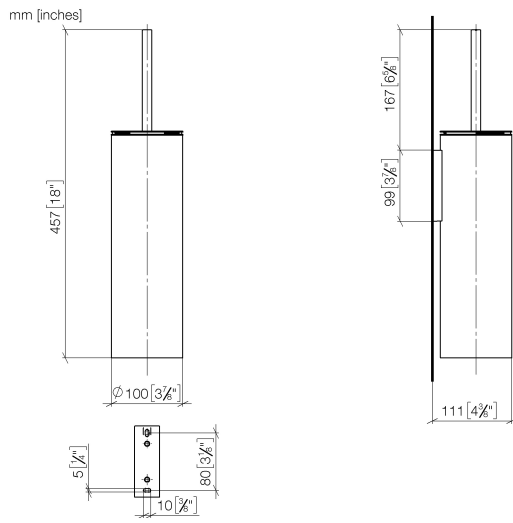

83 910 979

- brush, matte black
- width 100mm
- height 456 mm
- 110mm projection

Fits: MADISON, MEM, TARA, CL.1, LISSÉ,
VAIA, META, CYO

	Brushed Bronze	83 910 979-42
	Chrome	83 910 979-00
	Brushed Platinum	83 910 979-06
	Platinum	83 910 979-08
	Dark Chrome	83 910 979-19
	Light Gold	83 910 979-26
	Brushed Light Gold	83 910 979-27
	Brushed Durabrass (23kt Gold)	83 910 979-28
	Matte Black	83 910 979-33
	Brushed Champagne (22kt Gold)	83 910 979-46
	Brushed Chrome	83 910 979-93
	Brushed Dark Platinum	83 910 979-99

83 910 979

83 910 979

Parts for other finishes can be found here: [Chrome](#)

Spare parts list

No.	Item Number	Name	Quantity used	Delivery time
1	90 20 97 505 01-42	handle	1	30
2	90 18 50 601 00 90	brush	1	2
3	08 18 40 524 90	insert	1	2
4	90 30 30 014 00 90	screw	1	2
5	08 23 01 503-42	casing	1	60
6	05 30 31 025 00 90	fixing set	2	2
7	05 18 40 287 00 90	holder	1	2