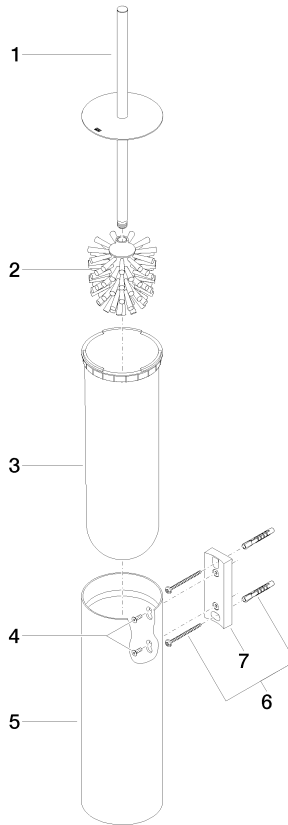

83 910 979

- brush, matte black
- width 100mm
- height 456 mm
- 110mm projection

Fits: MADISON, MEM, TARA, CL.1, LISSÉ,
VAIA, META, CYO

	Brushed Champagne (22kt Gold)	83 910 979-46
	Chrome	83 910 979-00
	Brushed Platinum	83 910 979-06
	Platinum	83 910 979-08
	Dark Chrome	83 910 979-19
	Light Gold	83 910 979-26
	Brushed Light Gold	83 910 979-27
	Brushed Durabronze (23kt Gold)	83 910 979-28
	Matte Black	83 910 979-33
	Brushed Bronze	83 910 979-42
	Brushed Chrome	83 910 979-93
	Brushed Dark Platinum	83 910 979-99

83 910 979

83 910 979

Parts for other finishes can be found here: [Chrome](#)

Spare parts list

No.	Item Number	Name	Quantity used	Delivery time
1	90 20 97 505 01-46	handle	1	30
2	90 18 50 601 00 90	brush	1	2
3	08 18 40 524 90	insert	1	2
4	90 30 30 014 00 90	screw	1	2
5	08 23 01 503-46	casing	1	30
6	05 30 31 025 00 90	fixing set	2	2
7	05 18 40 287 00 90	holder	1	2