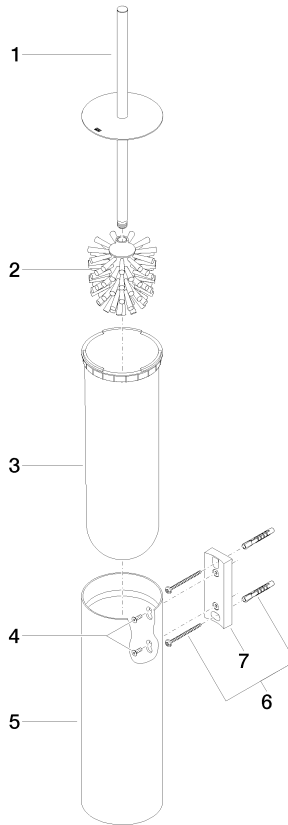

83 910 979

- brush, matte black
- width 100mm
- height 456 mm
- 110mm projection

Fits: MADISON, MEM, TARA, CL.1, LISSÉ,  
VAIA, META, CYO

	Brushed Chrome	83 910 979-93
	Chrome	83 910 979-00
	Brushed Platinum	83 910 979-06
	Platinum	83 910 979-08
	Dark Chrome	83 910 979-19
	Light Gold	83 910 979-26
	Brushed Light Gold	83 910 979-27
	Brushed Durabronze (23kt Gold)	83 910 979-28
	Matte Black	83 910 979-33
	Brushed Bronze	83 910 979-42
	Brushed Champagne (22kt Gold)	83 910 979-46
	Brushed Dark Platinum	83 910 979-99

83 910 979

83 910 979

Parts for other finishes can be found here: [Chrome](#)

### Spare parts list

No.	Item Number	Name	Quantity used	Delivery time
1	90 20 97 505 01-93	handle	1	20
2	90 18 50 601 00 90	brush	1	2
3	08 18 40 524 90	insert	1	2
4	90 30 30 014 00 90	screw	1	2
5	08 23 01 503-93	casing	1	20
6	05 30 31 025 00 90	fixing set	2	2
7	05 18 40 287 00 90	holder	1	2