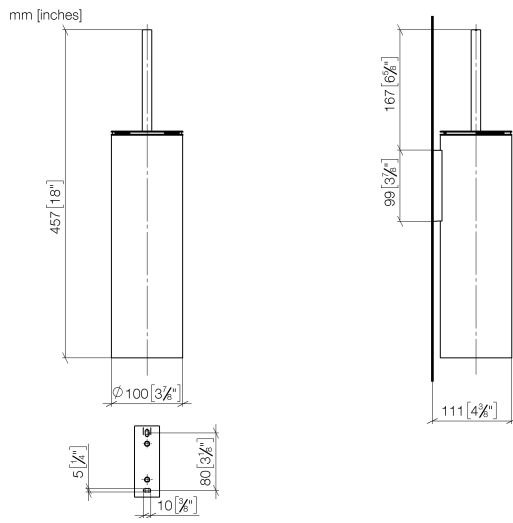

83 910 979

- brush, matte black
- width 100mm
- height 456 mm
- 110mm projection

Fits: MADISON, MEM, TARA, CL.1, LISSÉ,  
VAIA, META, CYO

	Brushed Chrome	83 910 979-93
	Chrome	83 910 979-00
	Brushed Platinum	83 910 979-06
	Platinum	83 910 979-08
	Dark Chrome	83 910 979-19
	Light Gold	83 910 979-26
	Brushed Light Gold	83 910 979-27
	Brushed Durabronze (23kt Gold)	83 910 979-28
	Matte Black	83 910 979-33
	Brushed Bronze	83 910 979-42
	Brushed Champagne (22kt Gold)	83 910 979-46
	Brushed Dark Platinum	83 910 979-99

83 910 979

83 910 979

Parts for other finishes can be found here: [Chrome](#)

### Spare parts list

No.	Item Number	Name	Quantity used	Delivery time
1	90 20 97 505 01-93	handle	1	20
2	90 18 50 601 00 90	brush	1	2
3	08 18 40 524 90	insert	1	2
4	90 30 30 014 00 90	screw	1	2
5	08 23 01 503-93	casing	1	20
6	05 30 31 025 00 90	fixing set	2	2
7	05 18 40 287 00 90	holder	1	2