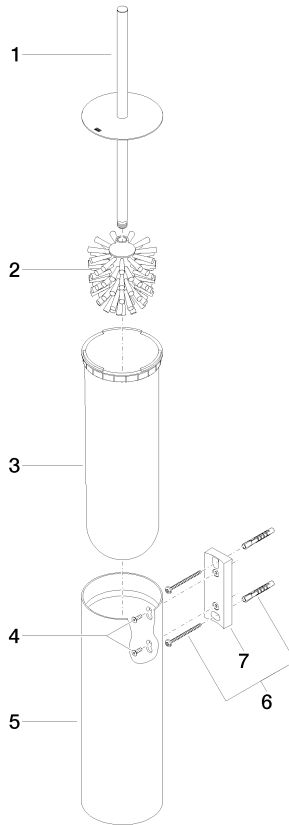

83 910 979

- brush, matte black
- width 100mm
- height 456 mm
- 110mm projection

Fits: MADISON, MEM, TARA, CL.1, LISSÉ,
VAIA, META, CYO

	Brushed Dark Platinum	83 910 979-99
	Chrome	83 910 979-00
	Brushed Platinum	83 910 979-06
	Platinum	83 910 979-08
	Dark Chrome	83 910 979-19
	Light Gold	83 910 979-26
	Brushed Light Gold	83 910 979-27
	Brushed Durabronze (23kt Gold)	83 910 979-28
	Matte Black	83 910 979-33
	Brushed Bronze	83 910 979-42
	Brushed Champagne (22kt Gold)	83 910 979-46
	Brushed Chrome	83 910 979-93

83 910 979

83 910 979

Parts for other finishes can be found here: [Chrome](#)

Spare parts list

No.	Item Number	Name	Quantity used	Delivery time
1	90 20 97 505 01-99	handle	1	30
2	90 18 50 601 00 90	brush	1	2
3	08 18 40 524 90	insert	1	2
4	90 30 30 014 00 90	screw	1	2
5	08 23 01 503-99	casing	1	30
6	05 30 31 025 00 90	fixing set	2	2
7	05 18 40 287 00 90	holder	1	2