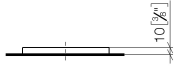

Soap dish free-standing model - Platinum

IMO

84 410 780

• 119 x 119 x 10 mm

Fits: IMO, LULU, MEM, TARA, LISSÉ, META, CYO

	Platinum	84 410 780-08
	Chrome	84 410 780-00
	Brushed Platinum	84 410 780-06
	Dark Chrome	84 410 780-19
	Light Gold	84 410 780-26
	Brushed Light Gold	84 410 780-27
	Brushed Durabronze (23kt Gold)	84 410 780-28
	Matte Black	84 410 780-33
	Brushed Bronze	84 410 780-42
	Brushed Champagne (22kt Gold)	84 410 780-46
	Champagne (22kt Gold)	84 410 780-47
	Brushed Chrome	84 410 780-93
	Brushed Dark Platinum	84 410 780-99

84 410 780

mm [inches]

84 410 780

Parts for other finishes can be found here: [Chrome](#)

Spare parts list

No.	Item Number	Name	Quantity used	Delivery time
1	08 17 78 600-08	dish	1	60
2	09 26 01 045 90	accessories	4	2