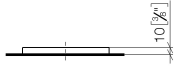

Soap dish free-standing model - Dark Chrome

IMO

84 410 780

• 119 x 119 x 10 mm

Fits: IMO, LULU, MEM, TARA, LISSÉ, META, CYO

	Dark Chrome	84 410 780-19
	Chrome	84 410 780-00
	Brushed Platinum	84 410 780-06
	Platinum	84 410 780-08
	Light Gold	84 410 780-26
	Brushed Light Gold	84 410 780-27
	Brushed Durabronze (23kt Gold)	84 410 780-28
	Matte Black	84 410 780-33
	Brushed Bronze	84 410 780-42
	Brushed Champagne (22kt Gold)	84 410 780-46
	Champagne (22kt Gold)	84 410 780-47
	Brushed Chrome	84 410 780-93
	Brushed Dark Platinum	84 410 780-99

84 410 780

mm [inches]

84 410 780

Parts for other
finishes can be found
here: [Chrome](#)