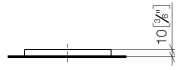

Soap dish free-standing model - Brushed Durabross (23kt Gold)

IMO

84 410 780

• 119 x 119 x 10 mm

Fits: IMO, LULU, MEM, TARA, LISSÉ, META, CYO

	Brushed Durabross (23kt Gold)	84 410 780-28
	Chrome	84 410 780-00
	Brushed Platinum	84 410 780-06
	Platinum	84 410 780-08
	Dark Chrome	84 410 780-19
	Light Gold	84 410 780-26
	Brushed Light Gold	84 410 780-27
	Matte Black	84 410 780-33
	Brushed Bronze	84 410 780-42
	Brushed Champagne (22kt Gold)	84 410 780-46
	Champagne (22kt Gold)	84 410 780-47
	Brushed Chrome	84 410 780-93
	Brushed Dark Platinum	84 410 780-99

84 410 780

mm [inches]

84 410 780

Parts for other finishes can be found here: [Chrome](#)

Spare parts list

No.	Item Number	Name	Quantity used	Delivery time
1	08 17 78 600-28	dish	1	20
2	09 26 01 045 90	accessories	4	2