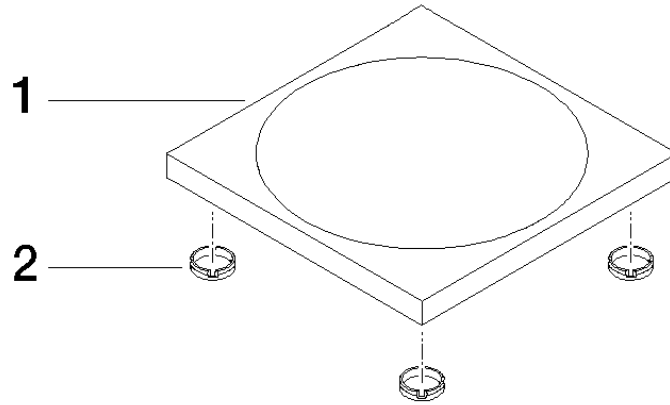

Soap dish free-standing model - Matte Black

IMO

84 410 780

• 119 x 119 x 10 mm

Fits: IMO, LULU, MEM, TARA, LISSÉ, META, CYO

	Matte Black	84 410 780-33
	Chrome	84 410 780-00
	Brushed Platinum	84 410 780-06
	Platinum	84 410 780-08
	Dark Chrome	84 410 780-19
	Light Gold	84 410 780-26
	Brushed Light Gold	84 410 780-27
	Brushed Durabronze (23kt Gold)	84 410 780-28
	Brushed Bronze	84 410 780-42
	Brushed Champagne (22kt Gold)	84 410 780-46
	Champagne (22kt Gold)	84 410 780-47
	Brushed Chrome	84 410 780-93
	Brushed Dark Platinum	84 410 780-99

84 410 780

mm [inches]

84 410 780

Parts for other finishes can be found here: [Chrome](#)

Spare parts list

No.	Item Number	Name	Quantity used	Delivery time
1	08 17 78 600-33	dish	1	30
2	09 26 01 045 90	accessories	4	2