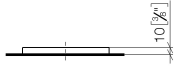

Soap dish free-standing model - Matte Black

IMO

84 410 780

• 119 x 119 x 10 mm

Fits: IMO, LULU, MEM, TARA, LISSÉ, META, CYO

	Matte Black	84 410 780-33
	Chrome	84 410 780-00
	Brushed Platinum	84 410 780-06
	Platinum	84 410 780-08
	Dark Chrome	84 410 780-19
	Light Gold	84 410 780-26
	Brushed Light Gold	84 410 780-27
	Brushed Durabronze (23kt Gold)	84 410 780-28
	Brushed Bronze	84 410 780-42
	Brushed Champagne (22kt Gold)	84 410 780-46
	Champagne (22kt Gold)	84 410 780-47
	Brushed Chrome	84 410 780-93
	Brushed Dark Platinum	84 410 780-99

84 410 780

mm [inches]

84 410 780

Parts for other finishes can be found here: [Chrome](#)

Spare parts list

No.	Item Number	Name	Quantity used	Delivery time
1	08 17 78 600-33	dish	1	30
2	09 26 01 045 90	accessories	4	2