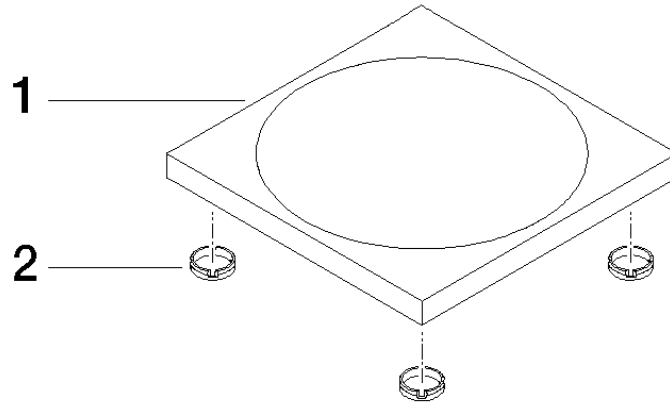

Soap dish free-standing model - Brushed Bronze

IMO

84 410 780

• 119 x 119 x 10 mm

Fits: IMO, LULU, MEM, TARA, LISSÉ, META, CYO

	Brushed Bronze	84 410 780-42
	Chrome	84 410 780-00
	Brushed Platinum	84 410 780-06
	Platinum	84 410 780-08
	Dark Chrome	84 410 780-19
	Light Gold	84 410 780-26
	Brushed Light Gold	84 410 780-27
	Brushed Durabronze (23kt Gold)	84 410 780-28
	Matte Black	84 410 780-33
	Brushed Champagne (22kt Gold)	84 410 780-46
	Champagne (22kt Gold)	84 410 780-47
	Brushed Chrome	84 410 780-93
	Brushed Dark Platinum	84 410 780-99

84 410 780

mm [inches]

84 410 780

Parts for other finishes can be found here: [Chrome](#)

Spare parts list

No.	Item Number	Name	Quantity used	Delivery time
1	08 17 78 600-42	dish	1	60
2	09 26 01 045 90	accessories	4	2