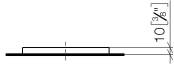

Soap dish free-standing model - Brushed Bronze

IMO

84 410 780

• 119 x 119 x 10 mm

Fits: IMO, LULU, MEM, TARA, LISSÉ, META, CYO

	Brushed Bronze	84 410 780-42
	Chrome	84 410 780-00
	Brushed Platinum	84 410 780-06
	Platinum	84 410 780-08
	Dark Chrome	84 410 780-19
	Light Gold	84 410 780-26
	Brushed Light Gold	84 410 780-27
	Brushed Durabronze (23kt Gold)	84 410 780-28
	Matte Black	84 410 780-33
	Brushed Champagne (22kt Gold)	84 410 780-46
	Champagne (22kt Gold)	84 410 780-47
	Brushed Chrome	84 410 780-93
	Brushed Dark Platinum	84 410 780-99

84 410 780

mm [inches]

84 410 780

Parts for other finishes can be found here: [Chrome](#)

Spare parts list

No.	Item Number	Name	Quantity used	Delivery time
1	08 17 78 600-42	dish	1	60
2	09 26 01 045 90	accessories	4	2