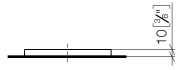

Soap dish free-standing model - Brushed Champagne (22kt Gold)

IMO

84 410 780

• 119 x 119 x 10 mm

Fits: IMO, LULU, MEM, TARA, LISSÉ, META, CYO

	Brushed Champagne (22kt Gold)	84 410 780-46
	Chrome	84 410 780-00
	Brushed Platinum	84 410 780-06
	Platinum	84 410 780-08
	Dark Chrome	84 410 780-19
	Light Gold	84 410 780-26
	Brushed Light Gold	84 410 780-27
	Brushed Durabrass (23kt Gold)	84 410 780-28
	Matte Black	84 410 780-33
	Brushed Bronze	84 410 780-42
	Champagne (22kt Gold)	84 410 780-47
	Brushed Chrome	84 410 780-93
	Brushed Dark Platinum	84 410 780-99

84 410 780

mm [inches]

84 410 780

Parts for other finishes can be found here: [Chrome](#)