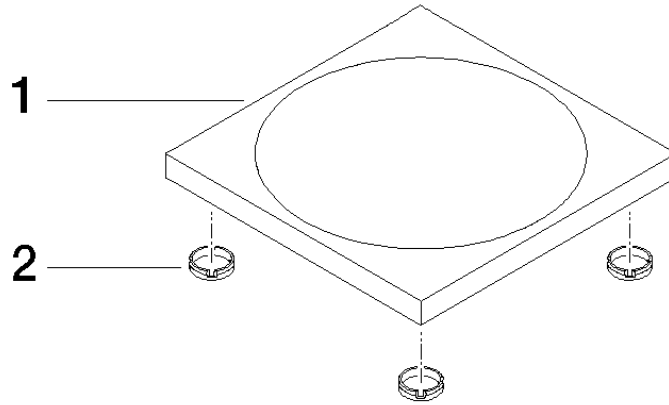

Soap dish free-standing model - Brushed Dark Platinum

IMO

84 410 780

• 119 x 119 x 10 mm

Fits: IMO, LULU, MEM, TARA, LISSÉ, META, CYO

	Brushed Dark Platinum	84 410 780-99
	Chrome	84 410 780-00
	Brushed Platinum	84 410 780-06
	Platinum	84 410 780-08
	Dark Chrome	84 410 780-19
	Light Gold	84 410 780-26
	Brushed Light Gold	84 410 780-27
	Brushed Durabronze (23kt Gold)	84 410 780-28
	Matte Black	84 410 780-33
	Brushed Bronze	84 410 780-42
	Brushed Champagne (22kt Gold)	84 410 780-46
	Champagne (22kt Gold)	84 410 780-47
	Brushed Chrome	84 410 780-93

84 410 780

mm [inches]

84 410 780

Parts for other finishes can be found here: [Chrome](#)

Spare parts list

No.	Item Number	Name	Quantity used	Delivery time
1	08 17 78 600-99	dish	1	60
2	09 26 01 045 90	accessories	4	2