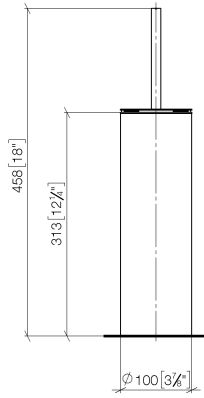

Toilet brush set free-standing model - Platinum

MEM

84 910 979

- brush, matte black
- width 100mm
- height 456 mm

Fits: MEM, LISSÉ, META, CYO

	Platinum	84 910 979-08
	Chrome	84 910 979-00
	Brushed Platinum	84 910 979-06
	Dark Chrome	84 910 979-19
	Light Gold	84 910 979-26
	Brushed Light Gold	84 910 979-27
	Brushed Durabronze (23kt Gold)	84 910 979-28
	Matte Black	84 910 979-33
	Brushed Bronze	84 910 979-42
	Brushed Champagne (22kt Gold)	84 910 979-46
	Brushed Chrome	84 910 979-93
	Brushed Dark Platinum	84 910 979-99

84 910 979

mm [inches]

84 910 979

Parts for other finishes can be found here: [Chrome](#)

Spare parts list

No.	Item Number	Name	Quantity used	Delivery time
1	90 20 97 505 01-08	handle	1	40
2	90 18 50 601 00 90	brush	1	2
3	08 18 40 524 90	insert	1	2
4	90 23 01 504 00-08	casing	1	40