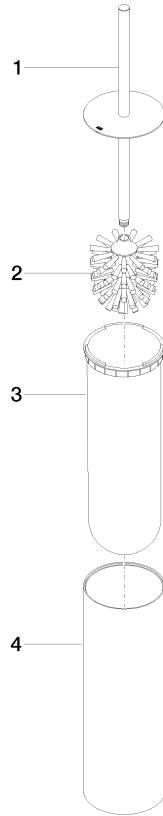

Toilet brush set free-standing model - Platinum

MEM

84 910 979

- brush, matte black
- width 100mm
- height 456 mm

Fits: MEM, LISSÉ, META, CYO

	Platinum	84 910 979-08
	Chrome	84 910 979-00
	Brushed Platinum	84 910 979-06
	Dark Chrome	84 910 979-19
	Light Gold	84 910 979-26
	Brushed Light Gold	84 910 979-27
	Brushed Durabronze (23kt Gold)	84 910 979-28
	Matte Black	84 910 979-33
	Brushed Bronze	84 910 979-42
	Brushed Champagne (22kt Gold)	84 910 979-46
	Brushed Chrome	84 910 979-93
	Brushed Dark Platinum	84 910 979-99

84 910 979

mm [inches]

84 910 979

Parts for other finishes can be found here: [Chrome](#)

Spare parts list

No.	Item Number	Name	Quantity used	Delivery time
1	90 20 97 505 01-08	handle	1	40
2	90 18 50 601 00 90	brush	1	2
3	08 18 40 524 90	insert	1	2
4	90 23 01 504 00-08	casing	1	40