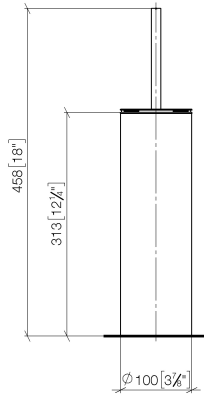

Toilet brush set free-standing model - Dark Chrome

MEM

84 910 979

- brush, matte black
- width 100mm
- height 456 mm

Fits: MEM, LISSÉ, META, CYO

	Dark Chrome	84 910 979-19
	Chrome	84 910 979-00
	Brushed Platinum	84 910 979-06
	Platinum	84 910 979-08
	Light Gold	84 910 979-26
	Brushed Light Gold	84 910 979-27
	Brushed Durabronze (23kt Gold)	84 910 979-28
	Matte Black	84 910 979-33
	Brushed Bronze	84 910 979-42
	Brushed Champagne (22kt Gold)	84 910 979-46
	Brushed Chrome	84 910 979-93
	Brushed Dark Platinum	84 910 979-99

84 910 979

mm [inches]

84 910 979

Parts for other
finishes can be found
here: [Chrome](#)