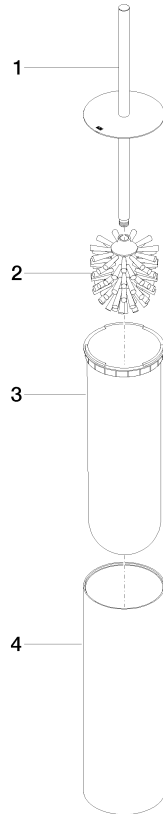

Toilet brush set free-standing model - Light Gold

MEM

84 910 979

- brush, matte black
- width 100mm
- height 456 mm

Fits: MEM, LISSÉ, META, CYO

	Light Gold	84 910 979-26
	Chrome	84 910 979-00
	Brushed Platinum	84 910 979-06
	Platinum	84 910 979-08
	Dark Chrome	84 910 979-19
	Brushed Light Gold	84 910 979-27
	Brushed Durabronze (23kt Gold)	84 910 979-28
	Matte Black	84 910 979-33
	Brushed Bronze	84 910 979-42
	Brushed Champagne (22kt Gold)	84 910 979-46
	Brushed Chrome	84 910 979-93
	Brushed Dark Platinum	84 910 979-99

84 910 979

mm [inches]

84 910 979

Parts for other finishes can be found here: [Chrome](#)

Spare parts list

No.	Item Number	Name	Quantity used	Delivery time
1	90 20 97 505 01-26	handle	1	30
2	90 18 50 601 00 90	brush	1	2
3	08 18 40 524 90	insert	1	2
4	90 23 01 504 00-26	casing	1	30