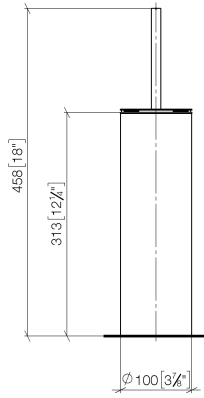

Toilet brush set free-standing model - Brushed Light Gold

MEM

84 910 979

- brush, matte black
- width 100mm
- height 456 mm

Fits: MEM, LISSÉ, META, CYO

	Brushed Light Gold	84 910 979-27
	Chrome	84 910 979-00
	Brushed Platinum	84 910 979-06
	Platinum	84 910 979-08
	Dark Chrome	84 910 979-19
	Light Gold	84 910 979-26
	Brushed Durabronze (23kt Gold)	84 910 979-28
	Matte Black	84 910 979-33
	Brushed Bronze	84 910 979-42
	Brushed Champagne (22kt Gold)	84 910 979-46
	Brushed Chrome	84 910 979-93
	Brushed Dark Platinum	84 910 979-99

84 910 979

mm [inches]

84 910 979

Parts for other finishes can be found here: [Chrome](#)

Spare parts list

No.	Item Number	Name	Quantity used	Delivery time
1	90 20 97 505 01-27	handle	1	30
2	90 18 50 601 00 90	brush	1	2
3	08 18 40 524 90	insert	1	2
4	90 23 01 504 00-27	casing	1	30