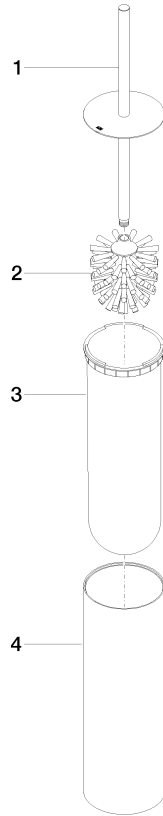

Toilet brush set free-standing model - Brushed Light Gold

MEM

84 910 979

- brush, matte black
- width 100mm
- height 456 mm

Fits: MEM, LISSÉ, META, CYO

	Brushed Light Gold	84 910 979-27
	Chrome	84 910 979-00
	Brushed Platinum	84 910 979-06
	Platinum	84 910 979-08
	Dark Chrome	84 910 979-19
	Light Gold	84 910 979-26
	Brushed Durabronze (23kt Gold)	84 910 979-28
	Matte Black	84 910 979-33
	Brushed Bronze	84 910 979-42
	Brushed Champagne (22kt Gold)	84 910 979-46
	Brushed Chrome	84 910 979-93
	Brushed Dark Platinum	84 910 979-99

84 910 979

mm [inches]

84 910 979

Parts for other finishes can be found here: [Chrome](#)

Spare parts list

No.	Item Number	Name	Quantity used	Delivery time
1	90 20 97 505 01-27	handle	1	30
2	90 18 50 601 00 90	brush	1	2
3	08 18 40 524 90	insert	1	2
4	90 23 01 504 00-27	casing	1	30