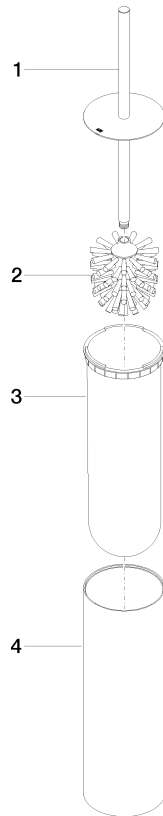

Toilet brush set free-standing model - Brushed Champagne (22kt Gold)

MEM

84 910 979

- brush, matte black
- width 100mm
- height 456 mm

Fits: MEM, LISSÉ, META, CYO

	Brushed Champagne (22kt Gold)	84 910 979-46
	Chrome	84 910 979-00
	Brushed Platinum	84 910 979-06
	Platinum	84 910 979-08
	Dark Chrome	84 910 979-19
	Light Gold	84 910 979-26
	Brushed Light Gold	84 910 979-27
	Brushed Durabronze (23kt Gold)	84 910 979-28
	Matte Black	84 910 979-33
	Brushed Bronze	84 910 979-42
	Brushed Chrome	84 910 979-93
	Brushed Dark Platinum	84 910 979-99

84 910 979

mm [inches]

84 910 979

Parts for other finishes can be found here: [Chrome](#)

Spare parts list

No.	Item Number	Name	Quantity used	Delivery time
1	90 20 97 505 01-46	handle	1	30
2	90 18 50 601 00 90	brush	1	2
3	08 18 40 524 90	insert	1	2
4	90 23 01 504 00-46	casing	1	30