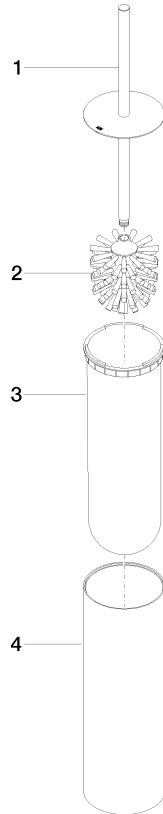

Toilet brush set free-standing model - Brushed Chrome

MEM

84 910 979

- brush, matte black
- width 100mm
- height 456 mm

Fits: MEM, LISSÉ, META, CYO

	Brushed Chrome	84 910 979-93
	Chrome	84 910 979-00
	Brushed Platinum	84 910 979-06
	Platinum	84 910 979-08
	Dark Chrome	84 910 979-19
	Light Gold	84 910 979-26
	Brushed Light Gold	84 910 979-27
	Brushed Durabronze (23kt Gold)	84 910 979-28
	Matte Black	84 910 979-33
	Brushed Bronze	84 910 979-42
	Brushed Champagne (22kt Gold)	84 910 979-46
	Brushed Dark Platinum	84 910 979-99

84 910 979

mm [inches]

84 910 979

Parts for other finishes can be found here: [Chrome](#)

### Spare parts list

No.	Item Number	Name	Quantity used	Delivery time
1	90 20 97 505 01-93	handle	1	20
2	90 18 50 601 00 90	brush	1	2
3	08 18 40 524 90	insert	1	2
4	90 23 01 504 00-93	casing	1	20