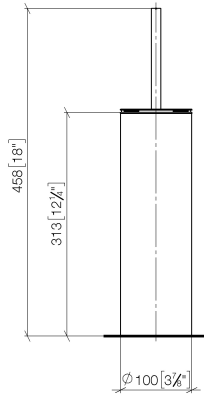

Toilet brush set free-standing model - Brushed Chrome

MEM

84 910 979

- brush, matte black
- width 100mm
- height 456 mm

Fits: MEM, LISSÉ, META, CYO

	Brushed Chrome	84 910 979-93
	Chrome	84 910 979-00
	Brushed Platinum	84 910 979-06
	Platinum	84 910 979-08
	Dark Chrome	84 910 979-19
	Light Gold	84 910 979-26
	Brushed Light Gold	84 910 979-27
	Brushed Durabronze (23kt Gold)	84 910 979-28
	Matte Black	84 910 979-33
	Brushed Bronze	84 910 979-42
	Brushed Champagne (22kt Gold)	84 910 979-46
	Brushed Dark Platinum	84 910 979-99

84 910 979

mm [inches]

84 910 979

Parts for other finishes can be found here: [Chrome](#)

### Spare parts list

No.	Item Number	Name	Quantity used	Delivery time
1	90 20 97 505 01-93	handle	1	20
2	90 18 50 601 00 90	brush	1	2
3	08 18 40 524 90	insert	1	2
4	90 23 01 504 00-93	casing	1	20