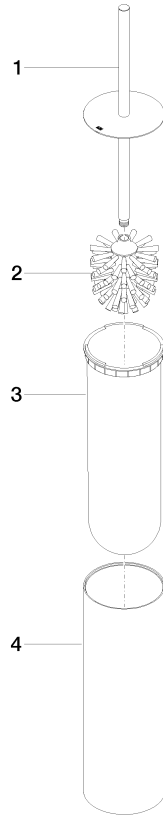

Toilet brush set free-standing model - Brushed Dark Platinum

MEM

84 910 979

- brush, matte black
- width 100mm
- height 456 mm

Fits: MEM, LISSÉ, META, CYO

	Brushed Dark Platinum	84 910 979-99
	Chrome	84 910 979-00
	Brushed Platinum	84 910 979-06
	Platinum	84 910 979-08
	Dark Chrome	84 910 979-19
	Light Gold	84 910 979-26
	Brushed Light Gold	84 910 979-27
	Brushed Durabronze (23kt Gold)	84 910 979-28
	Matte Black	84 910 979-33
	Brushed Bronze	84 910 979-42
	Brushed Champagne (22kt Gold)	84 910 979-46
	Brushed Chrome	84 910 979-93

84 910 979

mm [inches]

84 910 979

Parts for other finishes can be found here: [Chrome](#)

Spare parts list

No.	Item Number	Name	Quantity used	Delivery time
1	90 20 97 505 01-99	handle	1	30
2	90 18 50 601 00 90	brush	1	2
3	08 18 40 524 90	insert	1	2
4	90 23 01 504 00-99	casing	1	30