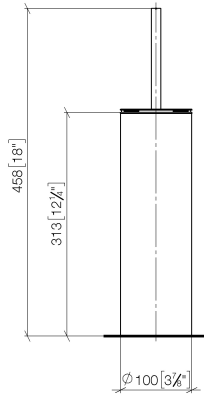

Toilet brush set free-standing model - Brushed Dark Platinum

MEM

84 910 979

- brush, matte black
- width 100mm
- height 456 mm

Fits: MEM, LISSÉ, META, CYO

	Brushed Dark Platinum	84 910 979-99
	Chrome	84 910 979-00
	Brushed Platinum	84 910 979-06
	Platinum	84 910 979-08
	Dark Chrome	84 910 979-19
	Light Gold	84 910 979-26
	Brushed Light Gold	84 910 979-27
	Brushed Durabronze (23kt Gold)	84 910 979-28
	Matte Black	84 910 979-33
	Brushed Bronze	84 910 979-42
	Brushed Champagne (22kt Gold)	84 910 979-46
	Brushed Chrome	84 910 979-93

84 910 979

mm [inches]

84 910 979

Parts for other finishes can be found here: [Chrome](#)

Spare parts list

No.	Item Number	Name	Quantity used	Delivery time
1	90 20 97 505 01-99	handle	1	30
2	90 18 50 601 00 90	brush	1	2
3	08 18 40 524 90	insert	1	2
4	90 23 01 504 00-99	casing	1	30