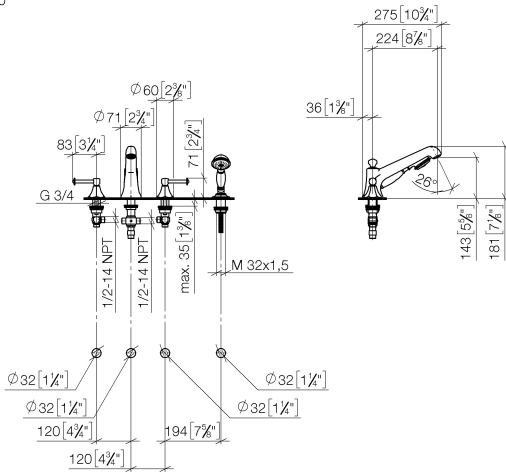

MADISON Bath shower set for bath rim or tile edge installation - Brushed Platinum

MADISON

ST 030 100 3370

- spout: circular, air-enriched flow
- max. spout flow rate 23 l/min
- Hand shower: COMPACT RAIN, max. flow rate 6.8 l/min (at 3 bar)
- complete hand shower set with anti-scale system
- 225mm projection
- automatic bath/shower diverter
- height of mixer 185 mm
- height up to aerator 140 mm
- hole diameter valve 32 mm
- hole diameter spout 32 mm
- hole diameter for complete hand shower set 32 mm
- rosette for spout Ø 70mm
- rosette for complete hand shower set Ø 60mm
- rosette for deck valve Ø 60mm
- metal shower hose 1750mm with integrated anti-twist protection

MADISON Bath shower set for bath rim or tile edge installation - Brushed Platinum

MADISON

ST 030 100 3370

- 225mm projection
- complete hand shower set: normal flow
- spout: circular, air-enriched flow
- complete hand shower set with anti-scale system
- automatic bath/shower diverter
- height of mixer 185 mm
- height up to aerator 140 mm
- hole diameter valve 32 mm
- hole diameter spout 32 mm
- hole diameter for complete hand shower set 32 mm
- rosette for spout Ø 70mm
- rosette for complete hand shower set Ø 60mm
- rosette for deck valve Ø 60mm
- metal shower hose 1750mm with integrated anti-twist protection
- max. spout flow rate 23 l/min
- max. flow for complete hand shower set 6.8 l/min

Recommended miscellaneous

Perfecto installation kit - 12 614 970 90

ST 030 100 3370
mm [inches]
1:10

Flow rate chart

Certificates

LGA_8028.

Belgaqua_21-380-
27_4.

ST 030 100 3370

Spare parts list

No.	Item Number	Name	Quantity used	Delivery time
1	20 000 370-06	side panel	1	60
2	13 502 380-06	spout	1	60
3	12 502 970 90	High pressure hose 1/2" x 1/2" x 400 mm -	2	2
4	20 000 371-06	side panel	1	60
5	27 703 370-06	shower set	1	60