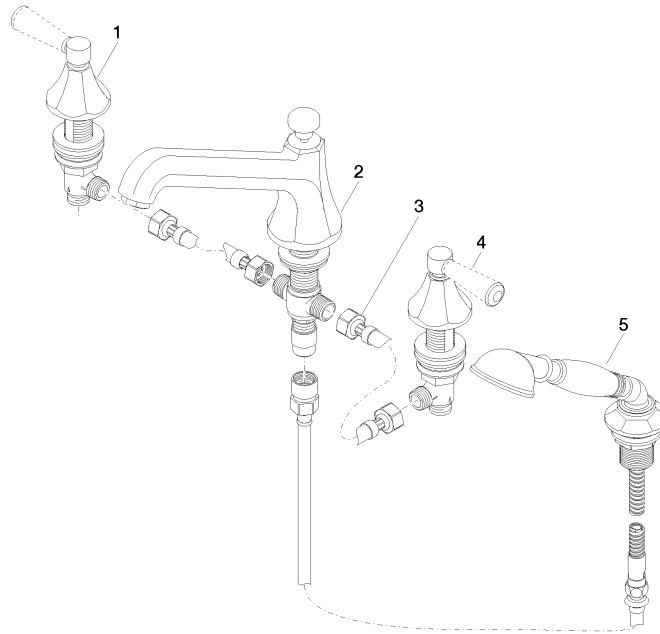

MADISON Bath shower set for bath rim or tile edge installation - Brushed Platinum

MADISON

ST 030 100 3370

- spout: circular, air-enriched flow
- max. spout flow rate 23 l/min
- Hand shower: COMPACT RAIN, max. flow rate 6.8 l/min (at 3 bar)
- complete hand shower set with anti-scale system
- 225mm projection
- automatic bath/shower diverter
- height of mixer 185 mm
- height up to aerator 140 mm
- hole diameter valve 32 mm
- hole diameter spout 32 mm
- hole diameter for complete hand shower set 32 mm
- rosette for spout Ø 70mm
- rosette for complete hand shower set Ø 60mm
- rosette for deck valve Ø 60mm
- metal shower hose 1750mm with integrated anti-twist protection

MADISON Bath shower set for bath rim or tile edge installation - Brushed Platinum

MADISON

ST 030 100 3370

- 225mm projection
- complete hand shower set: normal flow
- spout: circular, air-enriched flow
- complete hand shower set with anti-scale system
- automatic bath/shower diverter
- height of mixer 185 mm
- height up to aerator 140 mm
- hole diameter valve 32 mm
- hole diameter spout 32 mm
- hole diameter for complete hand shower set 32 mm
- rosette for spout Ø 70mm
- rosette for complete hand shower set Ø 60mm
- rosette for deck valve Ø 60mm
- metal shower hose 1750mm with integrated anti-twist protection
- max. spout flow rate 23 l/min
- max. flow for complete hand shower set 6.8 l/min

Recommended miscellaneous

Perfecto installation kit - 12 614 970 90

ST 030 100 3370
mm [inches]
1:10

Flow rate chart

Certificates

LGA_8028.

Belgaqua_21-380-
27_4.

ST 030 100 3370

Spare parts list

No.	Item Number	Name	Quantity used	Delivery time
1	20 000 370-06	side panel	1	60
2	13 502 380-06	spout	1	60
3	12 502 970 90	High pressure hose 1/2" x 1/2" x 400 mm -	2	2
4	20 000 371-06	side panel	1	60
5	27 703 370-06	shower set	1	60