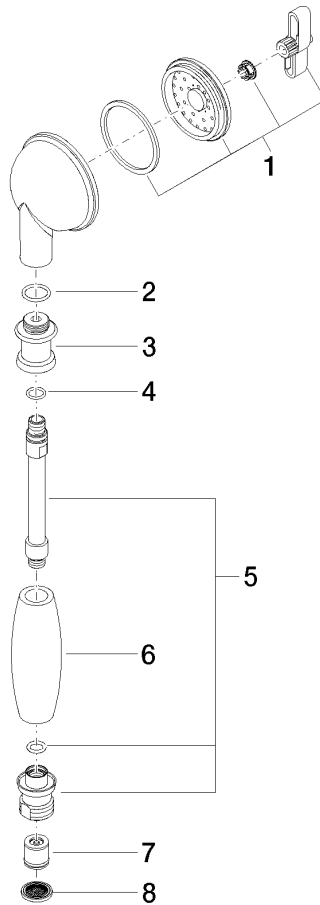

ST 050 200 1360

- slide bar
- Pipe diameter 18 mm
- rosette Ø 60 mm
- gauge 850 mm
- metal shower hose 1750mm with integrated anti-twist protection
- shower hose connector 1/2"
- COMPACT RAIN, max. flow rate 9 l/min (at 3 bar)
- spray head Ø 64mm
- This product can help a building meet the requirements of Green Building Rating Systems, e.g. LEED®, BREEAM®, DGNB

- COMPACT RAIN, max. flow rate 9 l/min (at 3 bar)
- Function from: 6 l/min
- spray head Ø 64mm
- 1/2" connection
- WRAS 240502026, 1809019

Intrinsic protection against back flow.

| | | |
|--|------------------------------|--------------------|
|  | Brushed Durabron (23kt Gold) | 28 002 970-28 |
|  | Chrome | 28 002 970-00 |
|  | Chrome | 28 002 970-00 0010 |
|  | Gold (23.9kt) | 28 002 970-01 |
|  | Brushed Platinum | 28 002 970-06 |
|  | Brushed Platinum | 28 002 970-06 0010 |
|  | Platinum | 28 002 970-08 |
|  | Platinum | 28 002 970-08 0010 |
|  | Durabron (23kt Gold) | 28 002 970-09 |
|  | Durabron (23kt Gold) | 28 002 970-09 0010 |
|  | Brushed Durabron (23kt Gold) | 28 002 970-28 0010 |
|  | Brushed Chrome | 28 002 970-93 |
|  | Brushed Chrome | 28 002 970-93 0010 |
|  | Brushed Dark Platinum | 28 002 970-99 |
|  | Brushed Dark Platinum | 28 002 970-99 0010 |

Spare parts list

| No. | Item Number | Name | Quantity used | Delivery time |
|-----|--------------------|--------------|---------------|---------------|
| 1 | 90 12 01 010 00 90 | set | 1 | 2 |
| 2 | 09 14 10 069 90 | seal | 1 | 2 |
| 3 | 09 24 04 059 20-28 | nipple | 1 | 20 |
| 4 | 09 14 10 042 90 | seal | 1 | 2 |
| 5 | 90 28 22 033 00-28 | insert | 1 | 20 |
| 6 | 11 167 820 60 | handle | 1 | 2 |
| 7 | 09 23 01 077 90 | flow reducer | 1 | 2 |
| 8 | 09 23 01 039 90 | sieve | 1 | 2 |

ST 050 200 1360

- slide bar
- Pipe diameter 18 mm
- rosette Ø 60 mm
- gauge 850 mm
- metal shower hose 1750mm with integrated anti-twist protection
- shower hose connector 1/2"
- WRAS 2009048

This article does not include a hand shower!